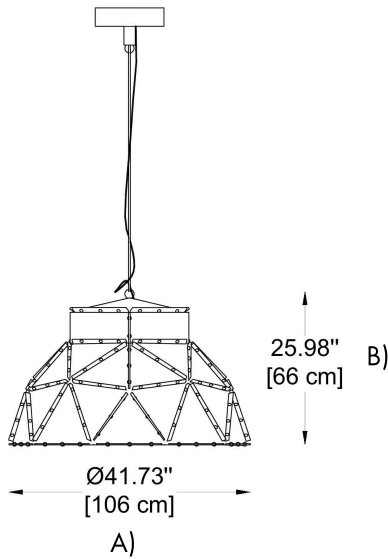

FIXTURE TYPE: \_\_\_\_\_

PROJECT NAME: \_\_\_\_\_

NOTES:

**GENERAL INFORMATION:**

The Apollo Pendant features a sleek metal design (Ø41.73" × 25.98") suitable for any outdoor applications. Operating on 110–277V, it supports E26 or LED sources with optional 0–10V dimming. Inside finish options: available in a wide range of curated colors and specialty finishes. Outside finish options: Black, White, and Inox.

**HOW TO ORDER:**

**CODE:**

**Example:**  
CODE: BO-740-GL-LED-SG-BL-DIM-25

BO-740-GL-  
LED-SG-BL-  
DIM-25

**1 DIMENSIONS:**

A) Diameter - Ø: 41.73" (106 cm)

B) Height - H: 25.98" (66 cm)

**2 LIGHTING:**