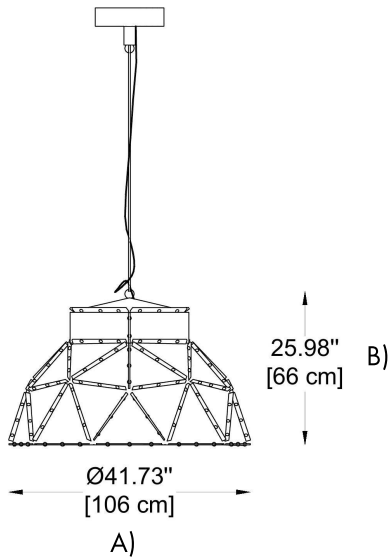

FIXTURE TYPE: \_\_\_\_\_

PROJECT NAME: \_\_\_\_\_

NOTES:

**GENERAL INFORMATION:**

The Apollo Pendant features a sleek metal design (Ø41.73" × 25.98") suitable for any outdoor applications. Operating on 110–277V, it supports E26 or LED sources with optional 0–10V dimming. Inside finish options: available in a wide range of curated colors and specialty finishes. Outside finish options: Black, White, and Inox.

**HOW TO ORDER:**

**CODE:**

**Example:**  
CODE: BO-740-GL-LED-SG-BL-DIM-25

BO-740-GL-  
LED-SG-BL-  
DIM-25

**1 DIMENSIONS:**

A) Diameter - Ø: 41.73" (106 cm)

B) Height - H: 25.98" (66 cm)

**2 LIGHTING:**

PROJECT NAME: \_\_\_\_\_

**HOW TO ORDER:**

**CODE:**

**Example:**  
**CODE: BO-740-GL-LED-SG-BL-DIM-25**

**BO-740-GL-**  
**LED-SG-BL-**  
**DIM-25**

**5 DIMMING OPTIONS:**

- DIM** 0-10V
- NON** NON-Dimmable

**6 CABLE:**

- 25** 8.2' (2.5 m)
- 50** 16.4' (5 m)

sales@gordonbullard.com  
www.bullardoutdoor.com  
1-877-964-4646

991 South Gull Lake Dr  
Richland, MI 49083  
USA