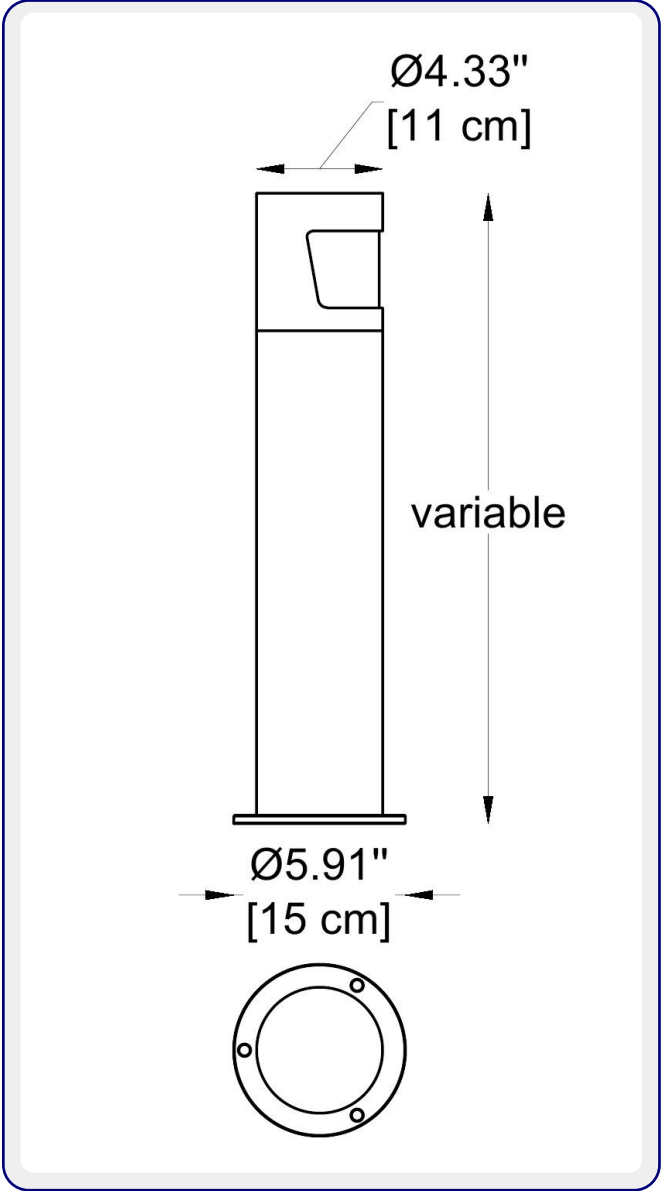

FIXTURE TYPE: _____

PROJECT NAME: _____

NOTES:

HOW TO ORDER:

CODE:

Example:
CODE: BO-LS-KPG-BL-XXX-XXX-XXX-XXX-XXX

BO-LS-KPG-BL-
D9AKL4234A-K30-
KAP7008-DIM-IB

6

INSTALLATION TYPE:

- -SB Screw Base (included)
- -IB Inground Base (optional)
- -GAB Ground Anchor Base (optional)