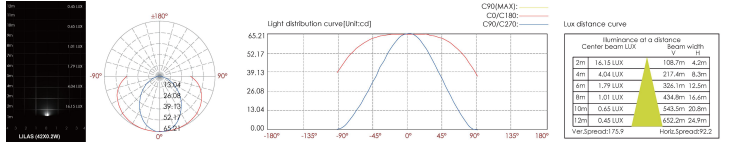

7

PHOTOMETRIC INFO:

sales@gordonbullard.com
www.bullardoutdoor.com
1-877-964-4646

991 South Gull Lake Dr
Richland, MI 49083
USA