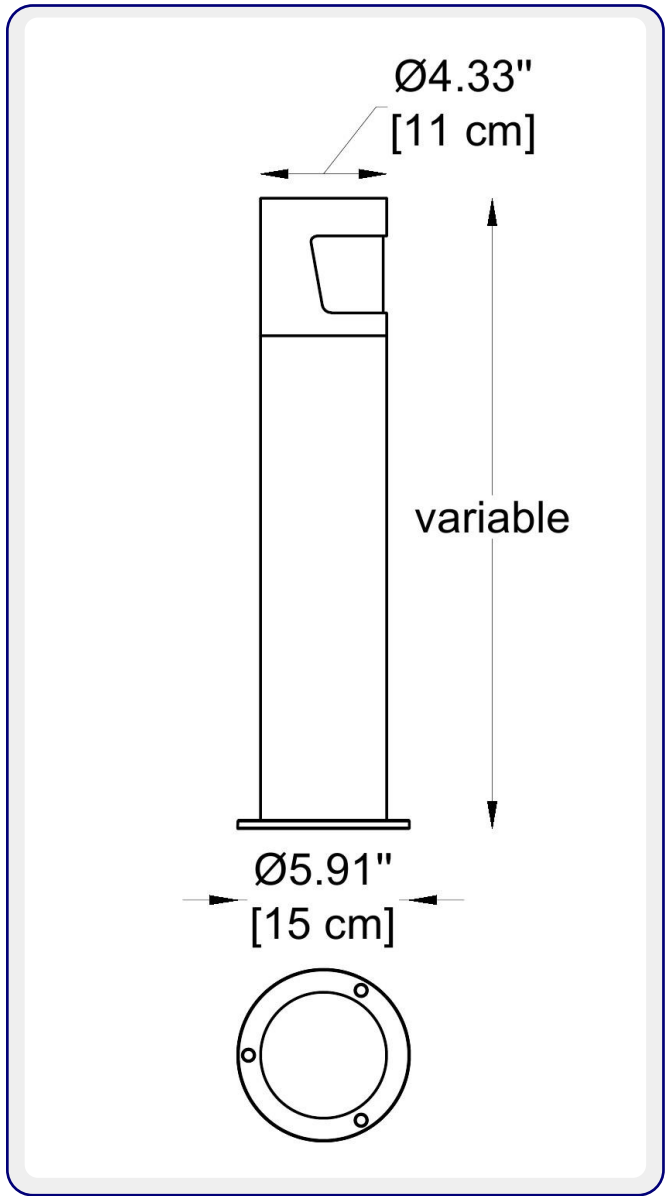

FIXTURE TYPE: _____

PROJECT NAME: _____

NOTES:

HOW TO ORDER:

CODE:

Example:
CODE: BO-LS-KPG-BL-XXX-XXX-XXX-XXX

BO-LS-KPG-BL-
D9AKL4234A-K30-
KAP7008-DIM-IB

1 MODELS:

CODE -D9AKL4234A

DIMENSIONS:
Diameter - Ø: 4.33" (11 cm)
Height - H: 11.81" (30 cm)
Base plate - Ø: 5.91" (15 cm)

CODE -D9AKM4234A

DIMENSIONS:
Diameter - Ø: 4.33" (11 cm)
Height - H: 21.65" (55 cm)
Base plate - Ø: 5.91" (15 cm)

CODE -D9AKH4234A

DIMENSIONS:
Diameter - Ø: 4.33" (11 cm)
Height - H: 31.5" (80 cm)
Base plate - Ø: 5.91" (15 cm)

2 LIGHT SOURCE:

LED / 8.6W / 73 mA / 450 lm / 110-277V

3 CCT OPTIONS:

-K30 3000K
-CUS Custom on request*

4 FINISH OPTIONS:

-KAP7008 Sanded Bronze
-KAP7037 Sanded Dark Gray
-RAL9005 Sanded Black

5 DIMMING OPTIONS:

-DIM 1-10V
-PWM Pulse Width Modulation
-DALI DALI (Digital Addressable Lighting Interface)

sales@gordonbullard.com
www.bullardoutdoor.com
1-877-964-4646

991 South Gull Lake Dr
Richland, MI 49083
USA