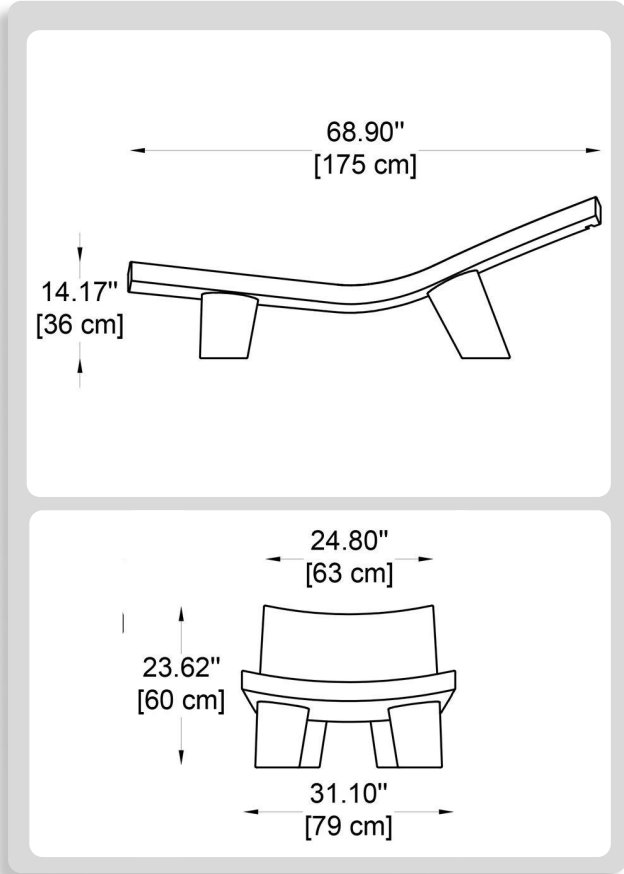

FIXTURE TYPE: _____

PROJECT NAME: _____

NOTES:

HOW TO ORDER:

CODE:

Example:
CODE: BO-LLL060-SD-MW-LLL061-CW

BO-LLL060-SD-
MW-LLL061-
CW

1 DIMENSIONS:

L: 31.10" (79 cm) x H: 23.62" (60 cm) x W: 68.90" (175 cm)

2 FINISH OPTIONS:

STANDARD COLOURS:

-MW	Milky White		-PB	Powder Blue	
-JB	Jet Black		-MG	Malva Green	
-EG	Elephant Grey		-LG	Lime Green	
-CB	Chocolate Brown		-SY	Saffron Yellow	
-AG	Argil Grey		-PO	Pumpkin Orange	
-DG	Dove Grey		-FR	Flame Red	
			-SF	Sweet Fuchia	

LACQUERED (GLOSSY)

-AW-G	Absolute White	
-GB-G	Glamour Black	
-VG-G	Vanity Grey	
-CI-G	Charming Ivory	
-SR-G	Supreme Red	
-MD-G	Metallic Gold	
-MS-G	Metallic Silver	
-MC-G	Metallic Copper	

LACQUERED (MATT)

-AW-M	Absolute White	
-GB-M	Glamour Black	
-VG-M	Vanity Grey	
-CI-M	Charming Ivory	
-SR-M	Supreme Red	
-MD-M	Metallic Gold	
-MS-M	Metallic Silver	
-MC-M	Metallic Copper	

3 ACCESSORIES (no-included):

CUSHION **-LLL061**

Material:

Wadding and rubber filling with outdoor waterproof acrylic cover(non-removable)

Finish options:

-CW	Cotton White		☐
-RB	River Blue		☐