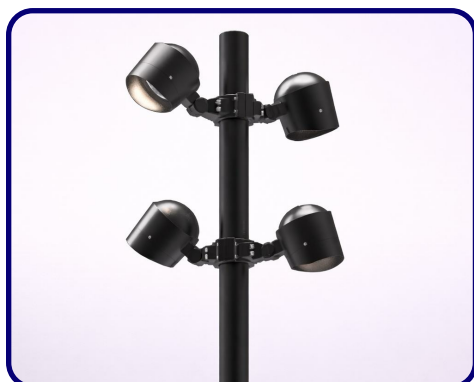

FIXTURE TYPE: _____

PROJECT NAME: _____

-BOBTW0173

-BOBTW0273

-BOBTW0473

GENERAL INFORMATION:

THE STORK by Bullard Outdoor blends architectural presence with dependable outdoor performance. Defined by a tall, minimal pole and adjustable cylindrical spotlight heads, its clean, utilitarian design is ideal for parking areas, plazas, pathways, and large-scale architectural exteriors. The multi-head configuration allows for targeted illumination across wide outdoor spaces. Constructed from die-cast aluminum with a durable powder-coated finish, THE STORK is engineered for long-term outdoor use with excellent corrosion resistance. It features efficient LED lighting delivering controlled, focused light with a CRI of 80. Designed to operate on 110–277V, it offers reliable protection with an IP65 weather rating and IK07 impact resistance. Available in sanded black and dark gray finishes.

FIXTURE TYPE:

Park And Garden Pole Luminaires

LIGHTING

LED

LED

VOLTAGE:

110-277V

MATERIAL:

DIMENSIONS:

Pole Diameter - Ø: 3.54" (9 cm)
Height - H: 118.11" (300 cm)

LIGHT SOURCE:

LED / 30 W / 126 mA / 2815 lm / 110-277V

CODE **-BOBTW0273**

DIMENSIONS:

Pole Diameter - Ø: 3.54" (9 cm)
Height - H: 118.11" (300 cm)

LIGHT SOURCE:

LED / 60 W / 252 mA / 5630 lm / 110-277V

CODE **-BOBTW0473**

DIMENSIONS:

Pole Diameter - Ø: 3.54" (9 cm)
Height - H: 157.5" (400 cm)

LIGHT SOURCE:

LED / 120 W / 504 mA / 11260 lm / 110-277V

2 CCT OPTIONS: