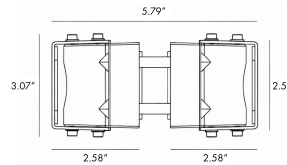

DIMENSIONS:

Pole Diameter - Ø: 3.54" (9 cm)
Height - H: 118.11" (300 cm)

LIGHT SOURCE:

LED / 30 W / 126 mA / 2815 lm / 110-277V

CODE **-BOBTW0273**

DIMENSIONS:

Pole Diameter - Ø: 3.54" (9 cm)
Height - H: 118.11" (300 cm)

LIGHT SOURCE:

LED / 60 W / 252 mA / 5630 lm / 110-277V

CODE **-BOBTW0473**

DIMENSIONS:

Pole Diameter - Ø: 3.54" (9 cm)
Height - H: 157.5" (400 cm)

LIGHT SOURCE:

LED / 120 W / 504 mA / 11260 lm / 110-277V

2 CCT OPTIONS:

BO-ST-KPG-PL-
B0BTW0473-K30-
KAP7037-DIM-B15-A1-IB

- 5 BEAM**
- B15 15°
 - B25 25°
 - B36 36°
 - B60 60°

6 ACCESSORIES

-A1 One side - BO-RP001-KPG-BL

-A2 Two sides - BO-RP002-KPG-BL

- 1 Compatible with all brands and models.
- 2 Safety hook(s) included (see A of image 1)
- 3 Two sizes of rubber gaskets included (see B of image 1) which can be selected based on the diameter of the installing pole. Please refer to the manual for details.
- 4 All stainless steel 304# screws