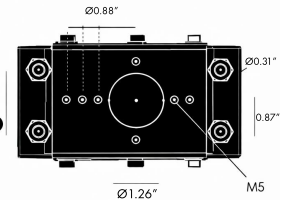

DIMENSIONS:

Pole Diameter - Ø: 3.54" (9 cm)
Height - H: 118.11" (300 cm)

LIGHT SOURCE:

LED / 30 W / 126 mA / 2815 lm / 110-277V

CODE **-BOBTW0273**

DIMENSIONS:

Pole Diameter - Ø: 3.54" (9 cm)
Height - H: 118.11" (300 cm)

LIGHT SOURCE:

LED / 60 W / 252 mA / 5630 lm / 110-277V

CODE **-BOBTW0473**

DIMENSIONS:

Pole Diameter - Ø: 3.54" (9 cm)
Height - H: 157.5" (400 cm)

LIGHT SOURCE:

LED / 120 W / 504 mA / 11260 lm / 110-277V

2 CCT OPTIONS:

BO-ST-KPG-PL-
B0BTW0473-K30-
KAP7037-DIM-B15-A1-IB

- 5 BEAM**
- B15 15°
 - B25 25°
 - B36 36°
 - B60 60°

6 ACCESSORIES

-A1 One side - BO-RP001-KPG-BL

-A2 Two sides - BO-RP002-KPG-BL

- 1 Compatible with all brands and models.
- 2 Safety hook(s) included (see A of image 1)
- 3 Two sizes of rubber gaskets included (see B of image 1) which can be selected based on the diameter of the installing pole. Please refer to the manual for details.
- 4 All stainless steel 304# screws