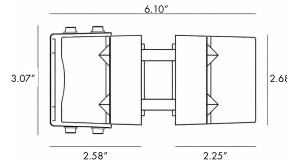

6 ACCESSORIES

-A1 One side - BO-RP001-KPG-BL

-A2 Two sides - BO-RP002-KPG-BL