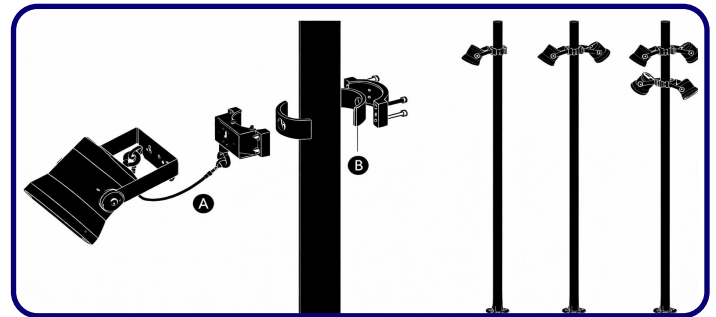

DIMENSIONS:

Pole Diameter - Ø: 3.54" (9 cm)
Height - H: 118.11" (300 cm)

LIGHT SOURCE:

LED / 30 W / 126 mA / 2815 lm / 110-277V

CODE **-BOBTW0273**

DIMENSIONS:

Pole Diameter - Ø: 3.54" (9 cm)
Height - H: 118.11" (300 cm)

BO-ST-KPG-PL-
B0BTW0473-K30-
KAP7037-DIM-B15-A1-IB

- 5 BEAM**
- B15 15°
 - B25 25°
 - B36 36°
 - B60 60°

6 ACCESSORIES

-A1 One side - BO-RP001-KPG-BL

-A2 Two sides - BO-RP002-KPG-BL

- 1 Compatible with all brands and models.
- 2 Safety hook(s) included (see A of image 1)
- 3 Two sizes of rubber gaskets included (see B of image 1) which can be selected based on the diameter of the installing pole. Please refer to the manual for details.
- 4 All stainless steel 304# screws