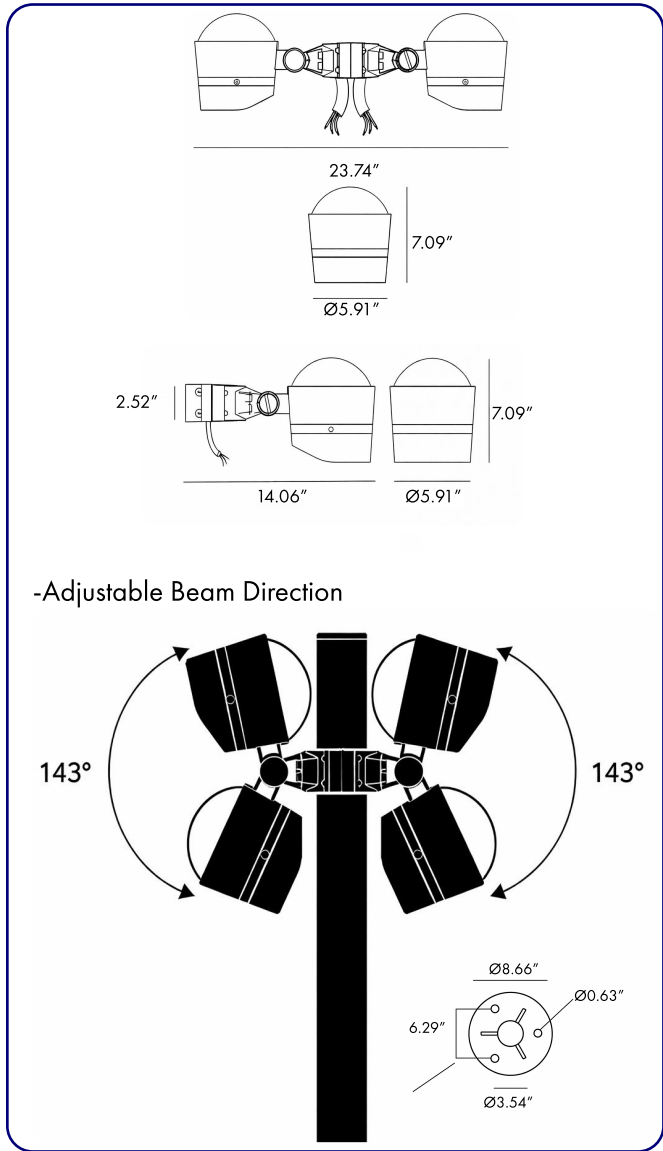

DIMENSIONS:

Pole Diameter - Ø: 3.54" (9 cm)
Height - H: 118.11" (300 cm)

LIGHT SOURCE:

LED / 30 W / 126 mA / 2815 lm / 110-277V

CODE **-BOBTW0273**

DIMENSIONS:

Pole Diameter - Ø: 3.54" (9 cm)
Height - H: 118.11" (300 cm)

LIGHT SOURCE:

LED / 60 W / 252 mA / 5630 lm / 110-277V

CODE **-BOBTW0473**

DIMENSIONS:

Pole Diameter - Ø: 3.54" (9 cm)
Height - H: 157.5" (400 cm)

LIGHT SOURCE:

LED / 120 W / 504 mA / 11260 lm / 110-277V

2 CCT OPTIONS:

sales@gordonbullard.com
www.bullardoutdoor.com
1-877-964-4646

991 South Gull Lake Dr
Richland, MI 49083
USA

FIXTURE TYPE: _____

PROJECT NAME: _____

NOTES:

HOW TO ORDER:

CODE:

Example:
CODE: BO-ST-KPG-PL-B0BTW0473-K30-KAP7037-DIM-B15-A1-IB

BO-ST-KPG-PL-
B0BTW0473-K30-
KAP7037-DIM-B15-A1-IB

- 5 BEAM**
- B15 15°
 - B25 25°
 - B36 36°
 - B60 60°

6 ACCESSORIES

-A1 One side - BO-RP001-KPG-BL

-A2 Two sides - BO-RP002-KPG-BL

- 1 Compatible with all brands and models.
- 2 Safety hook(s) included (see A of image 1)
- 3 Two sizes of rubber gaskets included (see B of image 1) which can be selected based on the diameter of the installing pole. Please refer to the manual for details.
- 4 All stainless steel 304# screws