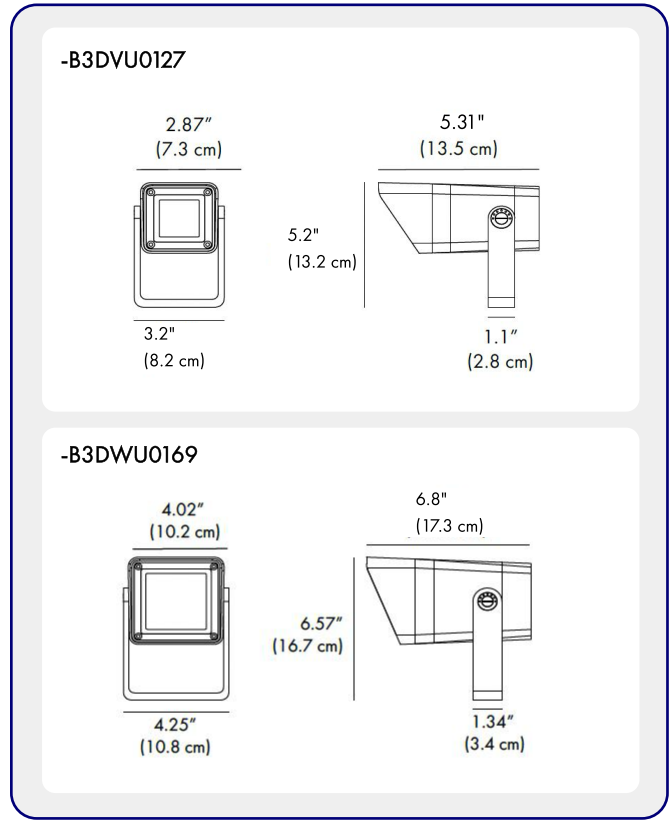

FIXTURE TYPE: _____

PROJECT NAME: _____

NOTES:

HOW TO ORDER: _____ CODE: _____

Example:
CODE: BO-THN-KPG-SPT-XXX-XXX-XXX-XXX-XXX-XXX

BO-THN-KPG-SPT-
B3DVU0127-K30-KAP7008-
B-18B

1 MODELS:

CODE -B3DVU0127

DIMENSIONS:
Height - H: 5.2" (13.2 cm)
Width - W: 2.87" (7.3 cm)
Length - L: 5.31" (13.5 cm)

LIGHT SOURCE:
LED / 1 x 8W / 45 mA / 792 lm / 110-277V

2 CCT OPTIONS:

CODE -B3DWU0169

DIMENSIONS:
Height - H: 6.57" (16.7 cm)
Width - W: 4" (10.2 cm)
Length - L: 6.8" (17.3 cm)

LIGHT SOURCE:
LED / 1 x 14W / 142 mA / 1424 lm / 110-277V

3 FINISH OPTIONS:

- -K30 3000K
- -CUS Custom on request*
- -KAP7037 Sanded Dark Gray
- -RAL 9005 Sanded Black
- -RAL9003 Sanded White

4 BEAM ANGLE:

available only for -B3DVU0127, model	available only for -B3DWU0169 model
-B71-15 15°	-B108-15 15°
-B71-24 24°	-B108-24 24°
-B71-33 33°	-B108-36 36°
-B71-45 45°	-B108-50 50°
-B71-60 60°	

sales@gordonbullard.com
www.bullardoutdoor.com
1-877-964-4646

991 South Gull Lake Dr
Richland, MI 49083
USA