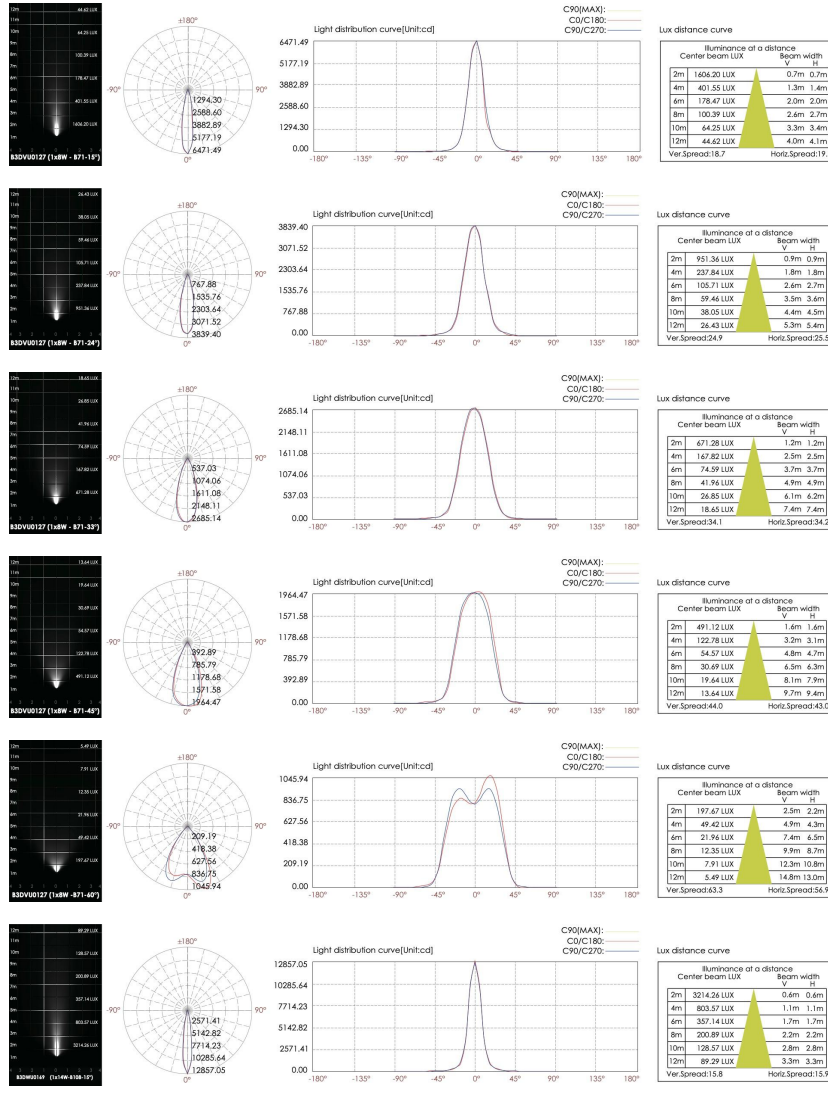

7 PHOTOMETRIC INFO:

sales@gordonbullard.com
www.bullardoutdoor.com
1-877-964-4646

991 South Gull Lake Dr
Richland, MI 49083
USA