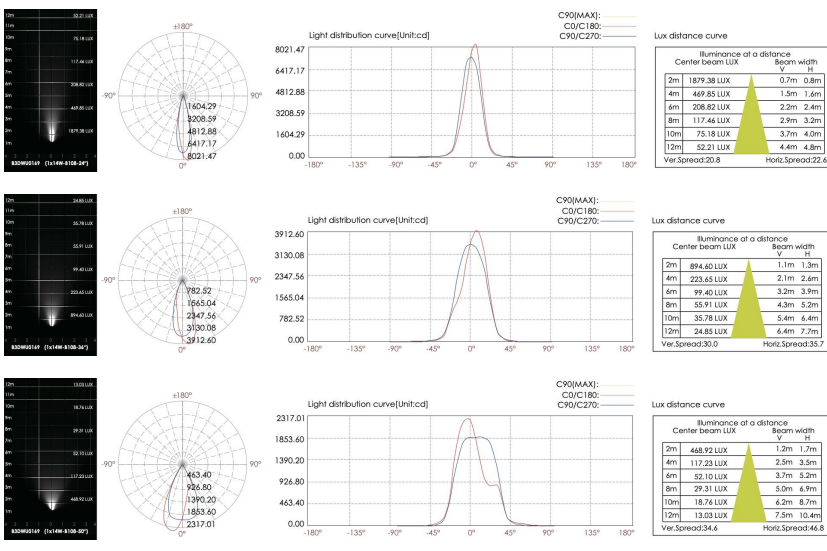

NOTES:

HOW TO ORDER:

CODE:

Example:
 CODE: BO-THN-KPG-SPT-XXX-XXX-XXX-XXX-XXX-XXX

BO-THN-KPG-SPT-
 B3DVU0127-K30-KAP7008-
 B-18B

7 PHOTOMETRIC INFO:

sales@gordonbullard.com
 www.bullardoutdoor.com
 1-877-964-4646