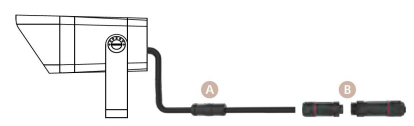

5 WATER PROOF SOLUTION: (optional)

- **A Water-Stopper(Included)**
  A IP-66 water-stopper is added in the end of luminaires as standard assembly which is also an important system for water resistance.
- **-B IP67 Jiffy quick plug/socket connector(Option)**
  A IP-67 connector is as an optional assembly and ensures that water vapor will not enter into luminaires directly.