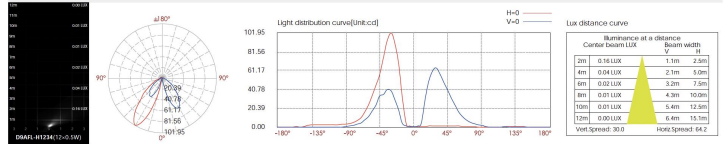

7

PHOTOMETRIC INFO:

sales@gordonbullard.com
www.bullardoutdoor.com
1-877-964-4646

991 South Gull Lake Dr
Richland, MI 49083
USA