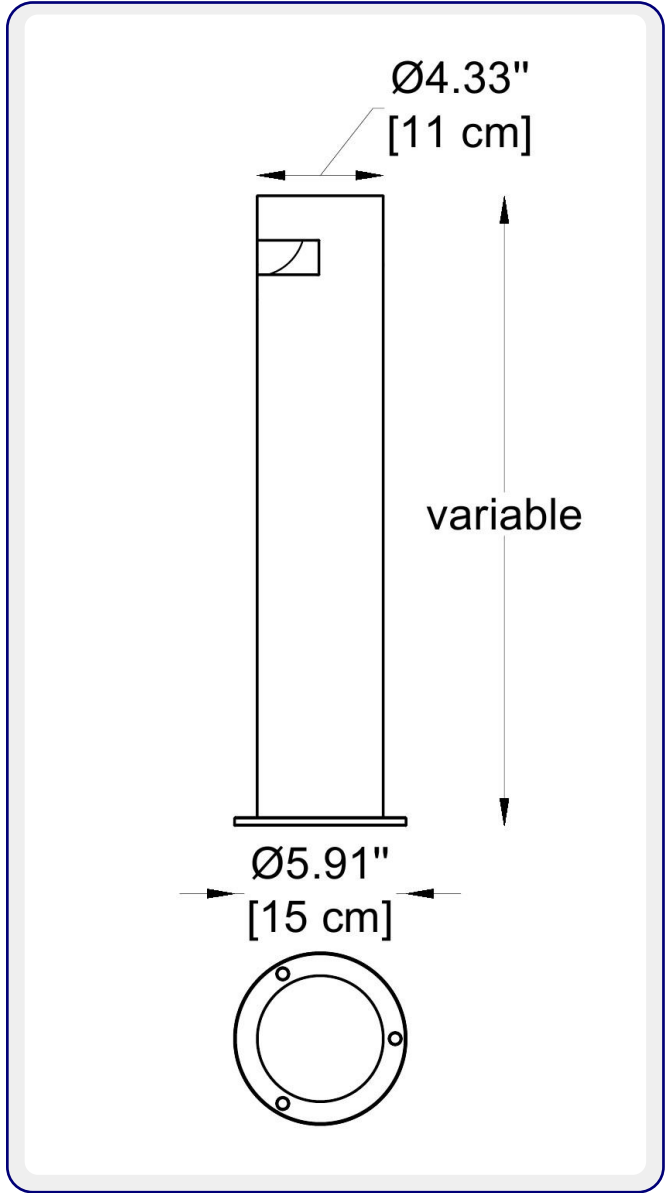

FIXTURE TYPE: _____

PROJECT NAME: _____

NOTES:

HOW TO ORDER:

CODE:

Example:
CODE: BO-GDE-KPG-BL-XXX-XXX-XXX-XXX

BO-GDE-KPG-BL-
D9AFL1234-K30-
KAP7008-DIM-IB

1

MODELS:

CODE -D9AFL1234

DIMENSIONS:

Diameter - $\text{\O}4.33''$ (11 cm)
Height - H: 11.81" (30 cm)
Base plate - $\text{\O}5.91''$ (15 cm)

CODE -D9AFM1234

DIMENSIONS:

Diameter - $\text{\O}4.33''$ (11 cm)
Height - H: 21.65" (55 cm)
Base plate - $\text{\O}5.91''$ (15 cm)

CODE -D9AFH1234

DIMENSIONS:

Diameter - $\text{\O}4.33''$ (11 cm)
Height - H: 31.5" (80 cm)
Base plate - $\text{\O}5.91''$ (15 cm)

2

LIGHT SOURCE:

LED / 7W / 60 mA / 168 lm / 110-277V

3

CCT OPTIONS:

-K30 3000K
-CUS Custom on request*

4

FINISH OPTIONS:

-KAP7008 Sanded Bronze
-KAP7037 Sanded Dark Gray
-RAL9005 Sanded Black

5

DIMMING OPTIONS:

-DIM 1-10V
-PWM Pulse Width Modulation
-DALI DALI (Digital Addressable Lighting Interface)

sales@gordonbullard.com
www.bullardoutdoor.com
1-877-964-4646

991 South Gull Lake Dr
Richland, MI 49083
USA