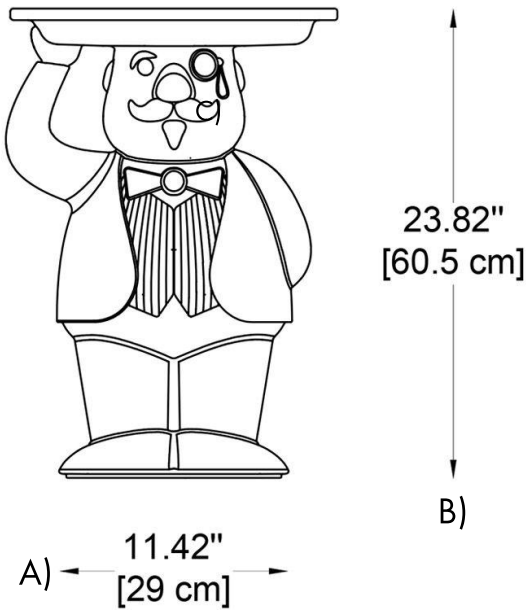

PROJECT NAME: _____

NOTES:

HOW TO ORDER:

CODE:

Example:
CODE: BO-AMB060-SD

BO-AMB060-SD

1 DIMENSIONS:

A) Length - L: 16,73" (42,5 cm)
B) Height - H: 23,82" (60,5 cm)
C) Width - W: 15,16" (38,5 cm)

11.42"
[29 cm]

C)
15.16"
[38.5 cm]

sales@gordonbullard.com
www.bullardoutdoor.com
1-877-964-4646

991 South Gull Lake Dr
Richland, MI 49083
USA

FIXTURE TYPE: _____

PROJECT NAME: _____

NOTES:

HOW TO ORDER:

CODE:

Example:
CODE: BO-AMB060-SD

BO-AMB060-SD

ACCESSORIES: (not-included)

CODE: -062

REMOVABLE TRAY

Material - Wood

Dimensions:

L: 18.1" (46 cm)

W: 16.5" (42 cm)

H: 1.3" (3.5 cm)

Finish options - Wood

sales@gordonbullard.com

www.bullardoutdoor.com

1-877-964-4646

991 South Gull Lake Dr