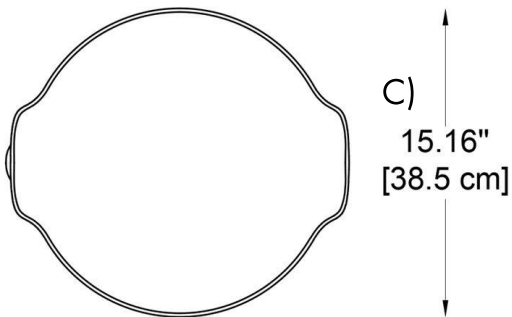

PROJECT NAME: _____

NOTES:

HOW TO ORDER:

CODE:

Example:
CODE: BO-AMB060-SD

BO-AMB060-SD

1 DIMENSIONS:

A) Length - L: 16,73" (42,5 cm)
B) Height - H: 23,82" (60,5 cm)
C) Width - W: 15,16" (38,5 cm)

11.42"
[29 cm]

C)
15.16"
[38.5 cm]

sales@gordonbullard.com
www.bullardoutdoor.com
1-877-964-4646

991 South Gull Lake Dr
Richland, MI 49083
USA

FIXTURE TYPE: _____

PROJECT NAME: _____

NOTES:

HOW TO ORDER:

CODE:

Example:
CODE: BO-AMB060-SD

BO-AMB060-SD

ACCESSORIES: (not-included)

CODE: -062

REMOVABLE TRAY

Material - Wood

Dimensions:

L: 18.1" (46 cm)

W: 16.5" (42 cm)

H: 1.3" (3.5 cm)

Finish options - Wood

sales@gordonbullard.com

www.bullardoutdoor.com

1-877-964-4646

991 South Gull Lake Dr