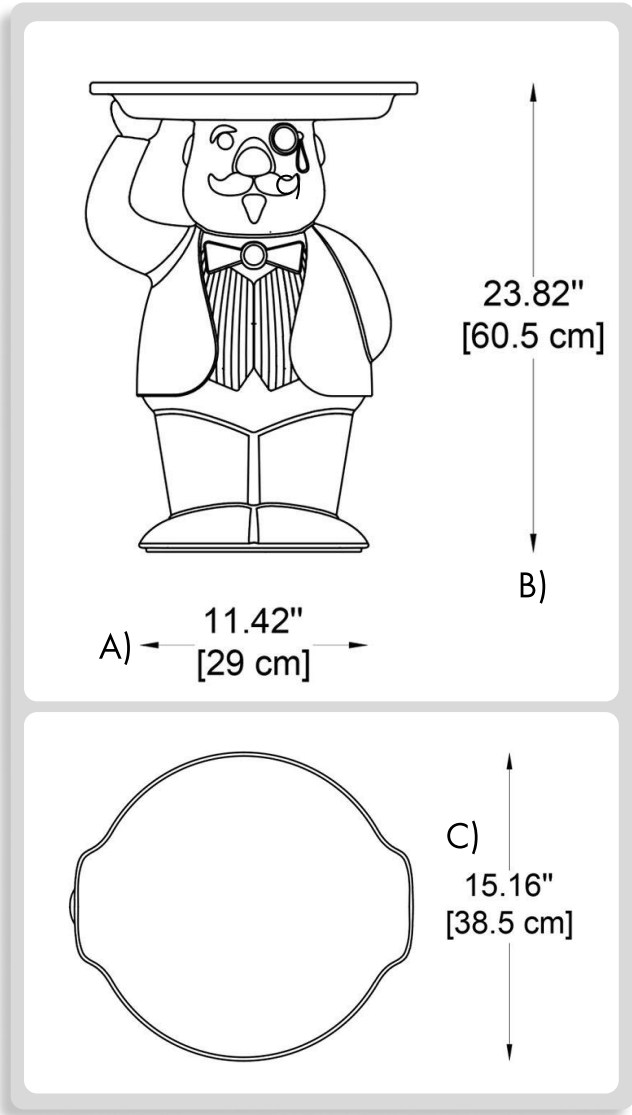

FIXTURE TYPE: _____

PROJECT NAME: _____

NOTES:

GENERAL INFORMATION:

Ambrogio by Bullard Outdoor is a fun and functional illuminated table crafted from durable polyethylene. Designed for outdoor use (IP54 rating), it operates on 110–277V with a standard E26 bulb (not included), delivering a warm, ambient glow. Finished in light white, Ambrogio stands 23.82” tall, with a top diameter of 15.16” and a base width of 11.42”, and weighs 11 lb. Its playful character and sturdy construction make it an ideal accent piece for residential, hospitality, and event spaces.

PROJECT NAME: _____

NOTES:

HOW TO ORDER:

CODE:

Example:
CODE: BO-AMB060-SD

BO-AMB060-SD

1 DIMENSIONS:

A) Length - L: 16,73" (42,5 cm)
B) Height - H: 23,82" (60,5 cm)
C) Width - W: 15,16" (38,5 cm)

2 LIGHT SOURCE:

E26 / 1 x max. 5W / 110-277V

3 FINISH OPTION:

Light white

4 WIRING:

Transparent cable + inline cord switch on/off

(Length: 5 ft)

5 WEIGHT:

L: 18.1" (46 cm)

W: 16.5" (42 cm)

H: 1.3" (3.5 cm)

Finish options - Wood

sales@gordonbullard.com

www.bullardoutdoor.com

1-877-964-4646

991 South Gull Lake Dr