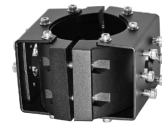

FIXTURE TYPE: \_\_\_\_\_

PROJECT NAME: \_\_\_\_\_

-BOBSC0369

-BOBSC0469

-BOBSC0569

**GENERAL INFORMATION:**

THE CRANE by Bullard Outdoor blends architectural presence with dependable outdoor performance. Defined by a tall, minimal pole and adjustable cylindrical spotlight heads, its clean, utilitarian design is ideal for parking areas, plazas, pathways, and large-scale architectural exteriors. The multi-head configuration allows for targeted illumination across wide outdoor spaces.

Constructed from die-cast aluminum with a durable powder-coated finish, THE CRANE is engineered for long-term outdoor use with excellent corrosion resistance. It features efficient LED lighting delivering controlled, focused light with a CRI of 80. Designed to operate on 110–277V, it offers reliable protection with an IP65 weather rating and IK07 impact resistance. Available in sanded black and dark gray finishes.

**5 BEAM**

- B15 15°
- B24 24°
- B45 45°
- B60 60°

**6 ACCESSORIES**

-A1 One side - BO-RP001-KPG-BL

-A2 Two sides - BO-RP002-KPG-BL

- 1 Compatible with all brands and models.
- 2 Safety hook(s) included (see A of image 1)
- 3 Two sizes of rubber gaskets included (see B of image 1) which can be selected based on the diameter of the installing pole. Please refer to the manual for details.
- 4 All stainless steel 304# screws