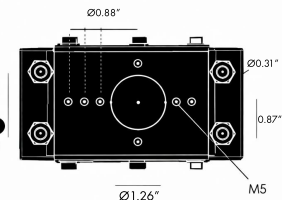

**CODE:**

Example:  
CODE: BO-ST-KPG-PL-BOBSC0369-K30-KAP7037-DIM-B15-A1-IB

BO-ST-KPG-PL-  
BOBSC0369-K30-  
KAP7037-DIM-B15-A1-IB

**1 MODELS:**

CODE -BOBSC0369

DIMENSIONS:

Pole Diameter - Ø: 1.57" (4 cm)  
Height - H: 59.1" (150 cm)

LIGHT SOURCE:

LED /25.8 W / 120 mA / 2202 lm / 110-277V

CODE -BOBSC0469

DIMENSIONS:

Pole Diameter - Ø: 1.57" (4 cm)  
Height - H: 59.1" (150 cm)

LIGHT SOURCE:

LED /34.4 W / 160 mA / 2936 lm / 110-277V

CODE -BOBSC0569

DIMENSIONS:

Pole Diameter - Ø: 2.36" (6 cm)  
Height - H: 118.11" (300 cm)

LIGHT SOURCE:

LED /100 W / 445 mA / 9150 lm / 110-277V

**2 CCT OPTIONS:**

-K30 3000K  
-CUS Custom on request\*

**3 FINISH OPTIONS:**

**5 BEAM**

- B15 15°
- B24 24°
- B45 45°
- B60 60°

**6 ACCESSORIES**

-A1 One side - BO-RP001-KPG-BL

-A2 Two sides - BO-RP002-KPG-BL

- 1 Compatible with all brands and models.
- 2 Safety hook(s) included (see A of image 1)
- 3 Two sizes of rubber gaskets included (see B of image 1) which can be selected based on the diameter of the installing pole. Please refer to the manual for details.
- 4 All stainless steel 304# screws