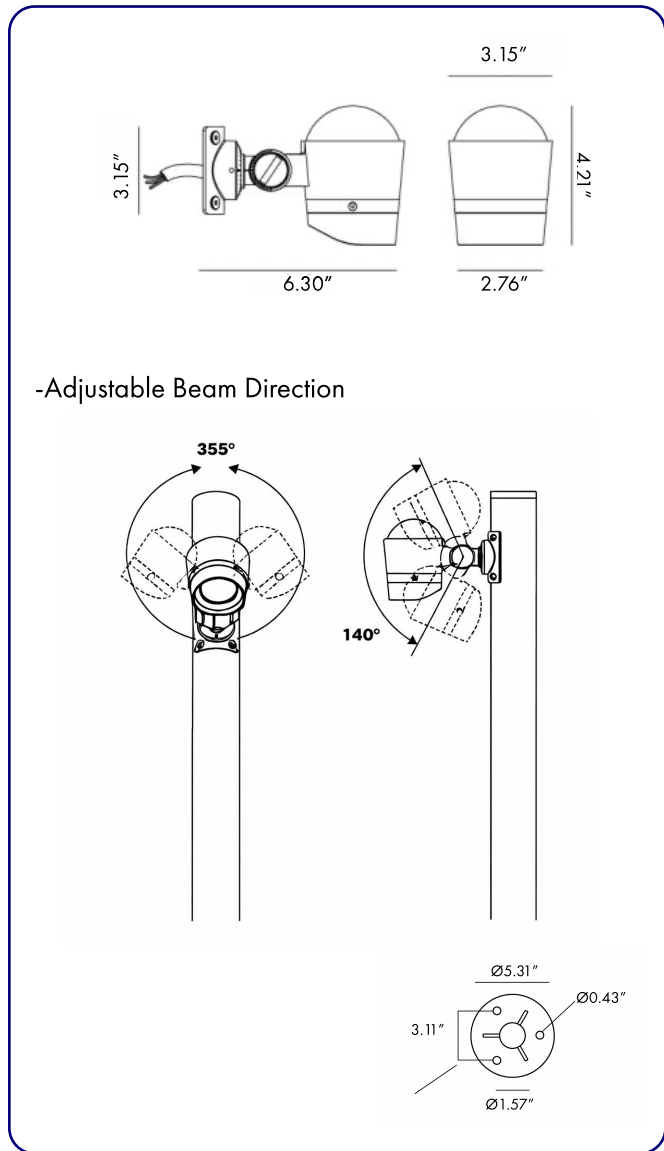

FIXTURE TYPE: _____

PROJECT NAME: _____

NOTES:

HOW TO ORDER:

CODE:

Example:
CODE: BO-ST-KPG-PL-BOBSC0369-K30-KAP7037-DIM-B15-A1-IB

BO-ST-KPG-PL-
BOBSC0369-K30-
KAP7037-DIM-B15-A1-IB

5 BEAM

- -B15 15°
- -B24 24°
- -B45 45°
- -B60 60°

6 ACCESSORIES

-A1 One side - BO-RP001-KPG-BL

-A2 Two sides - BO-RP002-KPG-BL