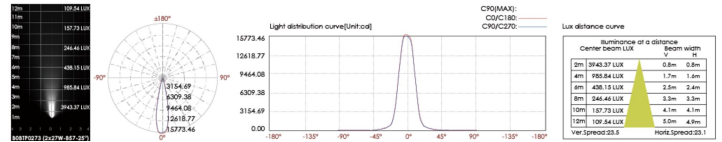

8 PHOTOMETRIC INFO:

sales@gordonbullard.com
www.bullardoutdoor.com
1-877-964-4646

991 South Gull Lake Dr
Richland, MI 49083
USA