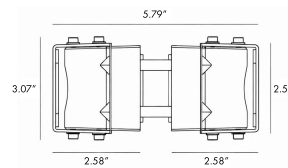

LIGHT SOURCE:

LED /25.8 W / 120 mA / 2202 lm / 110-277V

CODE -BOBSC0469

DIMENSIONS:

Pole Diameter - Ø: 1.57" (4 cm)  
Height - H: 59.1" (150 cm)

LIGHT SOURCE:

LED /34.4 W / 160 mA / 2936 lm / 110-277V

CODE -BOBSC0569

DIMENSIONS:

Pole Diameter - Ø: 2.36" (6 cm)  
Height - H: 118.11" (300 cm)

LIGHT SOURCE:

LED /100 W / 445 mA / 9150 lm / 110-277V

**2 CCT OPTIONS:**

-K30 3000K  
-CUS Custom on request\*

**3 FINISH OPTIONS:**

**5 BEAM**

- B15 15°
- B24 24°
- B45 45°
- B60 60°

**6 ACCESSORIES**

-A1 One side - BO-RP001-KPG-BL

-A2 Two sides - BO-RP002-KPG-BL

- 1 Compatible with all brands and models.
- 2 Safety hook(s) included (see A of image 1)
- 3 Two sizes of rubber gaskets included (see B of image 1) which can be selected based on the diameter of the installing pole. Please refer to the manual for details.
- 4 All stainless steel 304# screws