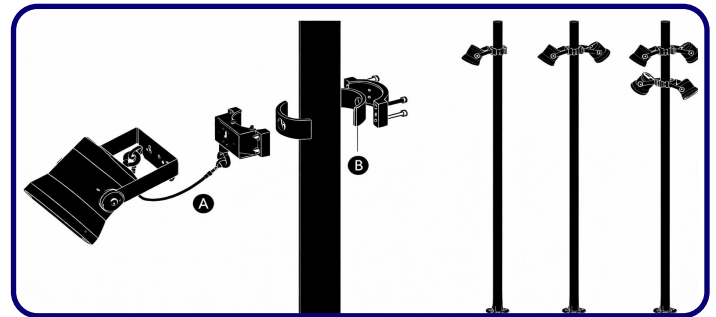

FIXTURE TYPE: \_\_\_\_\_

PROJECT NAME: \_\_\_\_\_

-BOBSC0369

-BOBSC0469

-BOBSC0569

**GENERAL INFORMATION:**

THE CRANE by Bullard Outdoor blends architectural presence with dependable outdoor performance. Defined by a tall, minimal pole and adjustable cylindrical spotlight heads, its clean, utilitarian design is ideal for parking areas, plazas, pathways, and large-scale architectural exteriors. The multi-head configuration allows for targeted illumination across wide outdoor spaces.

Constructed from die-cast aluminum with a durable powder-coated finish, THE CRANE is engineered for long-term outdoor use with excellent corrosion resistance. It features efficient LED lighting delivering controlled, focused light with a CRI of 80. Designed to operate on 110–277V, it offers reliable protection with an IP65 weather rating and IK07 impact resistance. Available in sanded black and dark gray finishes.

DIMENSIONS:

Pole Diameter - Ø: 2.36" (6 cm)  
Height - H: 118.11" (300 cm)

LIGHT SOURCE:

LED /100 W / 445 mA / 9150 lm / 110-277V

**2 CCT OPTIONS:**

-K30 3000K  
-CUS Custom on request\*

**3 FINISH OPTIONS:**

**5 BEAM**

- B15 15°
- B24 24°
- B45 45°
- B60 60°

**6 ACCESSORIES**

-A1 One side - BO-RP001-KPG-BL

-A2 Two sides - BO-RP002-KPG-BL

- 1 Compatible with all brands and models.
- 2 Safety hook(s) included (see A of image 1)
- 3 Two sizes of rubber gaskets included (see B of image 1) which can be selected based on the diameter of the installing pole. Please refer to the manual for details.
- 4 All stainless steel 304# screws