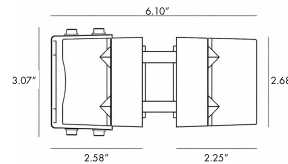

6 ACCESSORIES

-A1 One side - BO-RP001-KPG-BL