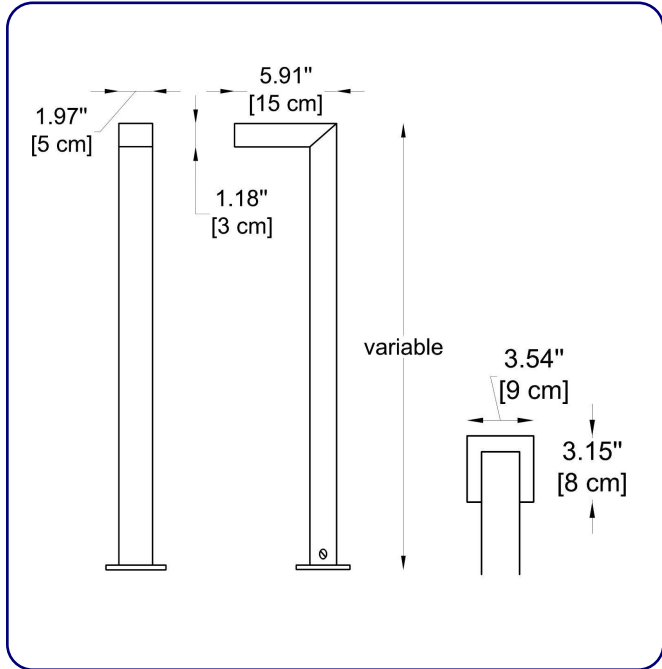

FIXTURE TYPE: _____

PROJECT NAME: _____

NOTES:

HOW TO ORDER:

CODE:

Example:
CODE: BO-POL-KPG-BL-XXX-XXX-XXX-XXX-XXX

BO-POL-KPG-BL-
B9ATM0357-K30-
KAP7008-DIM-IB--B15-10

1 MODEL:

CODE -B9ATM0357

DIMENSIONS:

Height - H: 23.62" (60 cm)
Base plate - Ø: 5.91" (15 cm)

LIGHT SOURCE:

LED / 8.5W / 71 mA / 446 lm / 110-277V

CODE -B9ATH0357

DIMENSIONS:

Height - H: 31.49" (80 cm)
Base plate - Ø: 5.91" (15 cm)

LIGHT SOURCE:

LED / 8.5W / 71 mA / 446 lm / 110-277V

2 CCT OPTIONS:

-K30 3000K
-CUS Custom on request*

3 FINISH OPTIONS:

-KAP7008 Sanded Bronze
-KAP7037 Sanded Dark Gray
-RAL9005 Sanded Black

4 BEAM ANGLE:

-B15-10 10°
-B15-15 15°
-B15-20 20°
-B15-30 30°

5 DIMMING OPTIONS:

-DIM 1-10V
-PWM Pulse Width Modulation
-DALI DALI (Digital Addressable Lighting Interface)

sales@gordonbullard.com
www.bullardoutdoor.com
1-877-964-4646

991 South Gull Lake Dr
Richland, MI 49083
USA