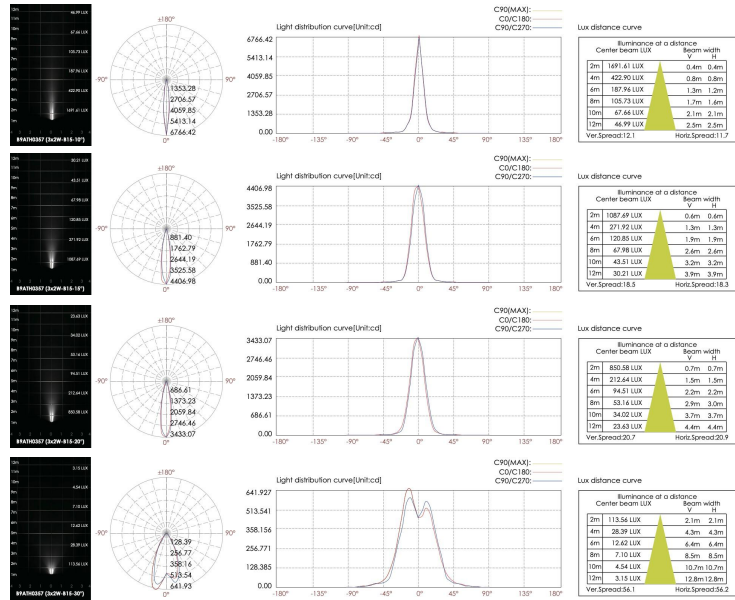

7 PHOTOMETRIC INFO:

sales@gordonbullard.com
www.bullardoutdoor.com
1-877-964-4646

991 South Gull Lake Dr
Richland, MI 49083
USA