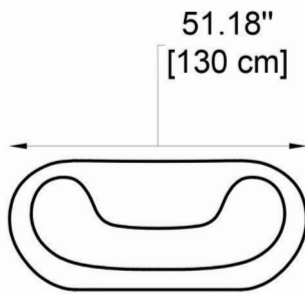

FIXTURE TYPE: _____

PROJECT NAME: _____

NOTES:

22.05"
[56 cm]

10.63"
[27 cm]

47.24"
[120 cm]

HOW TO ORDER:

CODE:

Example:
CODE: BO-WCH056-SD-MW

BO-WCH056-SD-MW

GENERAL INFORMATION:

Introducing the Chubby from Bullard Outdoor – a stylish piece of non-illumination outdoor furniture designed to elevate any exterior space with its modern, sculptural form. Crafted from durable polyethylene, Chubby features smooth, organic lines and comes in a wide selection of standard and lacquered finishes to suit any design palette. With generous dimensions (51.18" L x 22.05" H x 47.24" W) and a lightweight build of just 55.12 lb, it's perfect for patios, courtyards, or rooftop lounges. Whether used as a seat or a casual lounge element, Chubby adds comfort and character to contemporary outdoor environments.

FIXTURE TYPE:

Non-Illuminated Furniture / Armchair

MATERIAL:

Polyethylene

DIMENSIONS:

L: 51.18" (130 cm) x H: 22.05" (56 cm) x W: 47.24" (120 cm)

FINISH OPTIONS:

STANDARD COLOURS: