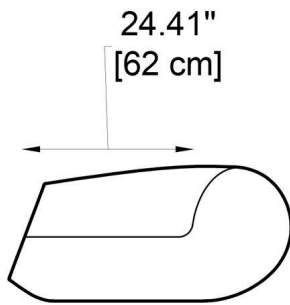

FIXTURE TYPE: _____

PROJECT NAME: _____

NOTES:

22.05"
[56 cm]

10.63"
[27 cm]

47.24"
[120 cm]

HOW TO ORDER:

CODE:

Example:
CODE: BO-WCH056-SD-MW

BO-WCH056-SD-MW

GENERAL INFORMATION:

Introducing the Chubby from Bullard Outdoor – a stylish piece of non-illumination outdoor furniture designed to elevate any exterior space with its modern, sculptural form. Crafted from durable polyethylene, Chubby features smooth, organic lines and comes in a wide selection of standard and lacquered finishes to suit any design palette. With generous dimensions (51.18" L x 22.05" H x 47.24" W) and a lightweight build of just 55.12 lb, it's perfect for patios, courtyards, or rooftop lounges. Whether used as a seat or a casual lounge element, Chubby adds comfort and character to contemporary outdoor environments.

FIXTURE TYPE:

Non-Illuminated Furniture / Armchair

MATERIAL:

Polyethylene

DIMENSIONS:

L: 51.18" (130 cm) x H: 22.05" (56 cm) x W: 47.24" (120 cm)

FINISH OPTIONS:

STANDARD COLOURS: