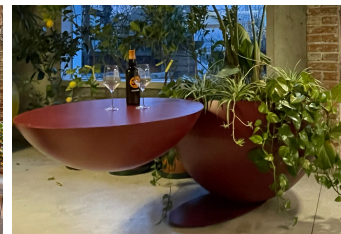

Part Number:

BO-TVL-BN-OK

Due to the dynamic nature of lighting products and the associated technologies, luminaire data on all specification sheets is subject to change at the discretion of Gordon Bullard LLC and associated companies.

BUILT FOR THE STORM

sales@gordonbullard.com / www.bullardoutdoor.com / 1-877-964-4646

991 South Gull Lake Dr Richland, MI 49083 USA