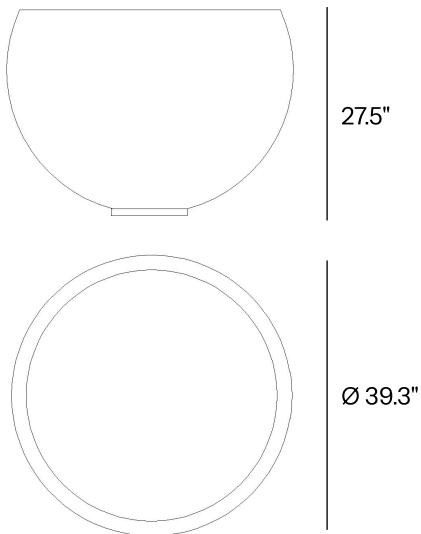

**BO-VSO-BN-OK**

**General Information:**

VASO - Open Half-Sphere

Minimal, sculptural, essential. Vaso is a pure geometric form designed to define space with simplicity. Its clean lines and solid presence make it a versatile element—decorative, functional, or both.

**Material:**

**Stainless Steel Open Half-Sphere**

**Dimensions:**

Maximum diameter: Ø 39.3"  
Height: H 27.5"  
Top opening diameter: 35.43  
Drainage hole diameter: 7.87 mm

**Finish Options:**

- Ivory
- Anthracite
- Custom
- Corten Created through a carefully controlled natural oxidation process, manually induced over several days, resulting in the distinctive protective patina.