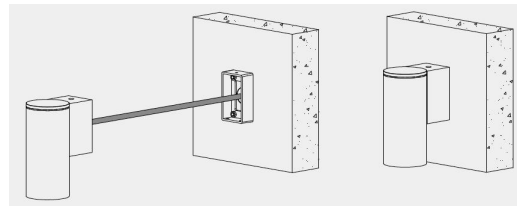

6 DIAGRAM OF INSTRUCTION: