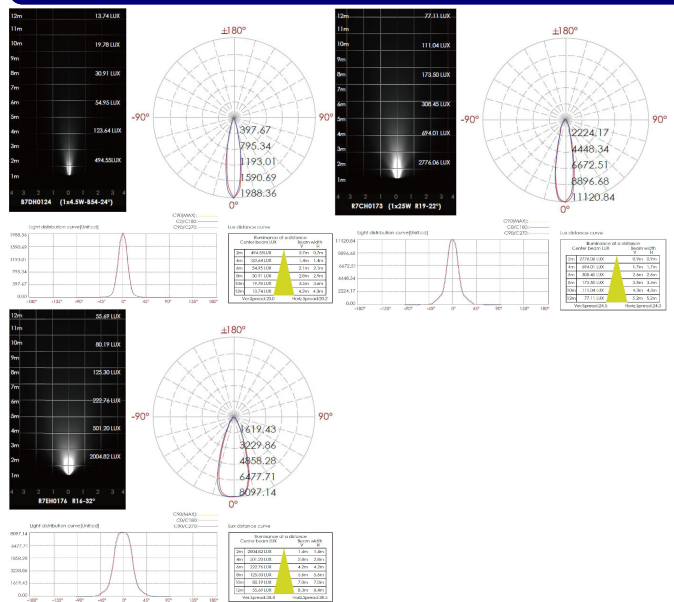

7 PHOTOMETRIC INFO:

sales@gordonbullard.com
www.bullardoutdoor.com
1-877-964-4646

991 South Gull Lake Dr
Richland, MI 49083
USA