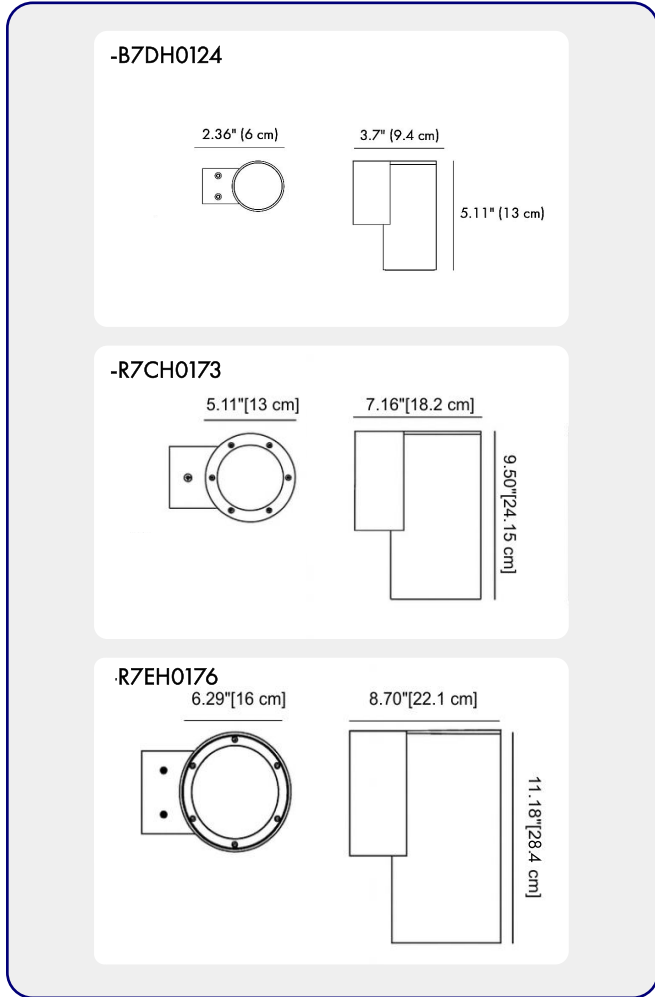

NOTES:

HOW TO ORDER:

CODE:

Example:
CODE: BO-LNX-KPG-SMW-XXX-XXX-XXX-XXX-XXX-XX

BO-LNX-KPG-SMW-
B7DH0124-K30-DIM-
B54-15-KAP7008

1

MODELS:

CODE -B7DH0124

DIMENSIONS:

Height - H: 5.11" (13 cm)

Diameter - Ø: 2.36" (6 cm)

Depth - P: 3.7" (9.4 cm)

LIGHT SOURCE:

LED / 1 x 4.5W / 233 mA / 282 lm / 110-277V / IK 08

CODE -R7CH0173

DIMENSIONS:

Height - H: 9.5" (24.15 cm)

Diameter - Ø: 5.1" (13 cm)

Depth - P: 7.16" (18.2 cm)

LIGHT SOURCE:

LED / 1 x 25W / 270 mA / 2967 lm / 110-277V / IK 10

CODE -R7EH0176

DIMENSIONS:

Height - H: 11.18" (28.4

cm)

Diameter - Ø: 6.3" (16 cm)

Depth - P: 8.7" (22.1 cm)

LIGHT SOURCE:

LED / 1 x 40W / 372 mA / 4030 lm / 110-277V / IK 06

2

CCT OPTIONS:

-K30 3000K