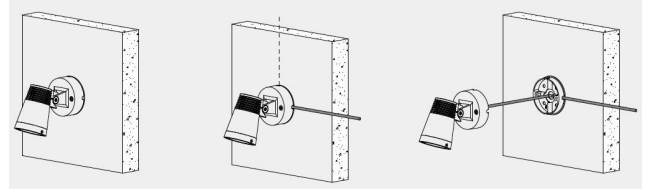

6 ACCESSORIES:

BEVEL CUT HOOD

- CA3021 R7DJM0169T
- CA3020 R7CJM0171T
- CA3019 R7BJM0176T

HONEYCOMB LOUVER

- Mh082 R7DJM0169T
- Mh083 R7CJM0171T
- Mh084 R7BJM0176T

7 DIAGRAM OF INSTRUCTION:

8 PHOTOMETRIC INFO: