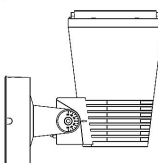

MODELS:

CODE -R7DJM0169T

DIMENSIONS:

Diameter - Ø: 3.54" (9 cm)

Depth - P: 6.96" (17.7 cm)

LIGHT SOURCE:

LED / 1 x 16W / 145 mA / 1900 lm / 110-277V

CODE -R7CJM0171T

DIMENSIONS:

Diameter - Ø: 4.72" (12 cm)

Depth - P: 9" (23 cm)

LIGHT SOURCE:

LED / 1 x 20W / 205 mA / 2596 lm / 110-277V

CODE -R7BJM0176T

DIMENSIONS:

Diameter - Ø: 6.29" (16 cm)

-R7BJM0176T

10.62" (27 cm)

9.13"
(23.2 cm)

6.29"
(16 cm)

sales@gordonbullard.com

www.bullardoutdoor.com

1-877-964-4646

991 South Gull Lake Dr