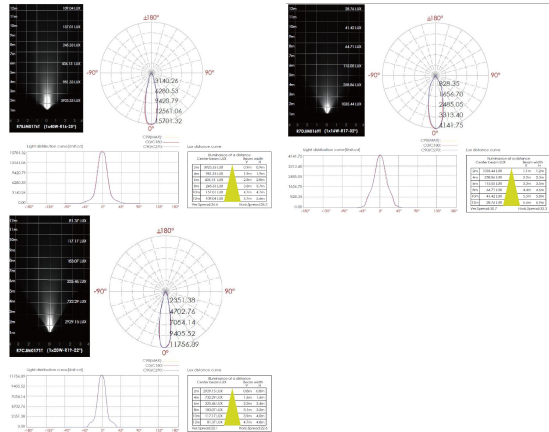

DIMENSIONS:

Diameter - Ø: 4.72" (12 cm)

Depth - P: 9" (23 cm)

LIGHT SOURCE:

LED / 1 x 20W / 205 mA / 2596 lm / 110-277V

CODE -R7BJM0176T

DIMENSIONS:

Diameter - Ø: 6.29" (16 cm)

6 ACCESSORIES:

BEVEL CUT HOOD

- CA3021 R7DJM0169T
- CA3020 R7CJM0171T
- CA3019 R7BJM0176T

HONEYCOMB LOUVER

- Mh082 R7DJM0169T
- Mh083 R7CJM0171T
- Mh084 R7BJM0176T

7 DIAGRAM OF INSTRUCTION:

8 PHOTOMETRIC INFO: