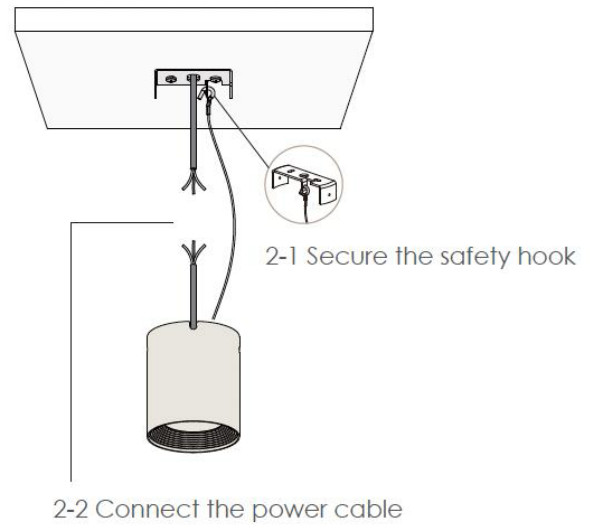

**BULLARD
OUTDOOR**
BUILT for the STORM

INSTALLATION INSTRUCTION
03/02/2026

KAUS

Data Sheet:

Input Voltage (V): 110-277

IK 06

Concealed Wiring Installation

Step 1

Step 2

Step 3

Secure the light fixture