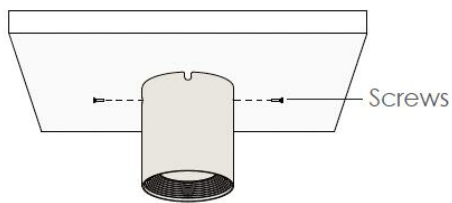

Step 3

Secure the light fixture