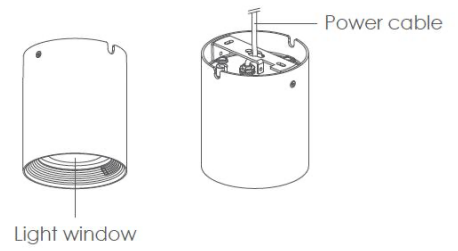

**BULLARD
OUTDOOR**
BUILT for the STORM

INSTALLATION INSTRUCTION
03/02/2026

KAUS

Data Sheet:

Input Voltage (V): 110-277

IK 06

Concealed Wiring Installation

Step 1