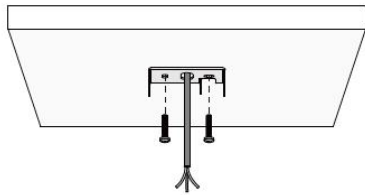

**BULLARD
OUTDOOR**
BUILT for the STORM

INSTALLATION INSTRUCTION
03/02/2026

KAUS

Data Sheet:

Input Voltage (V): 110-277

IK 06

Concealed Wiring Installation

Step 1

Step 2

Step 3

Secure the light fixture