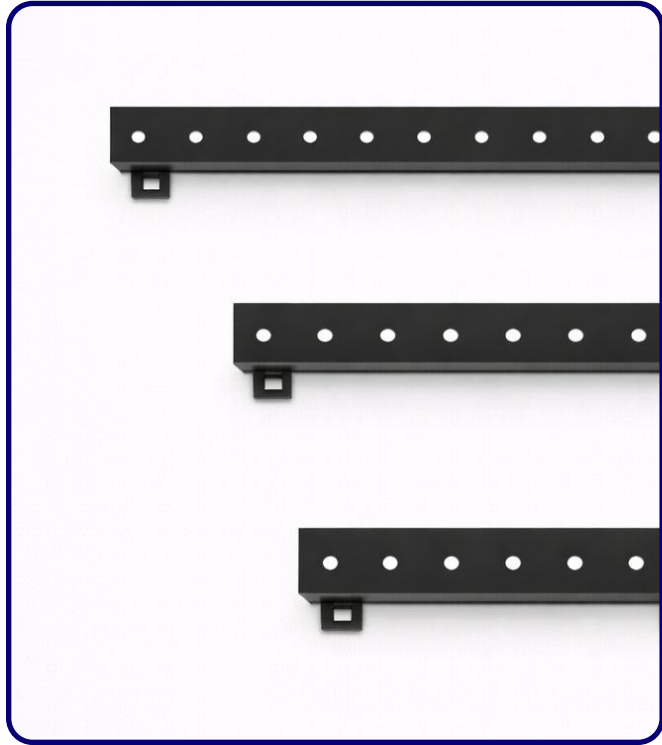

FIXTURE TYPE: \_\_\_\_\_

PROJECT NAME: \_\_\_\_\_

**GENERAL INFORMATION:**

The LUSTER Linear Wall Washer by Bullard Outdoor is engineered for powerful and precise architectural illumination. Made from extruded aluminum with a durable powder-coated finish, it offers excellent heat dissipation and corrosion resistance. Its tempered glass lens (T=4mm) ensures clear, even light output and strong impact protection. The LED lighting system provides high-efficiency performance with a CRI of 80, ensuring accurate color rendering. Operating on a 110–277V universal input, the LUSTER is rated IP65 for outdoor durability and IK06 for impact resistance. Ideal for façades, pathways, and accent applications, it combines reliability, performance, and modern design — Built for the Storm.

**FIXTURE TYPE:**

Linear Wall Washer

**LIGHTING**

LED

LED

**VOLTAGE:**

110-277V

**MATERIAL:**

DIMENSIONS:

Length - L: 10" (25 cm)  
Width - W: 2.63" (6.7 cm)  
Height - H: 3.55" (9 cm)

LIGHT SOURCE:

LED / 6 × 1.8W / 580 mA / 800 lm / 110-277V

**CODE -B6KD1257**

DIMENSIONS:

Length - L: 19.3" (49 cm)  
Width - W: 2.63" (6.7 cm)  
Height - H: 3.55" (9 cm)

LIGHT SOURCE:

LED / 12 × 1.5W / 1000 mA / 1600 lm / 110-277V

**CODE -B6KD2457**

DIMENSIONS:

Length - L: 38.2" (97 cm)  
Width - W: 2.63" (6.7 cm)  
Height - H: 3.55" (9 cm)

LIGHT SOURCE:

LED / 24 × 1.5W / 1985 mA / 3200 lm / 110-277V