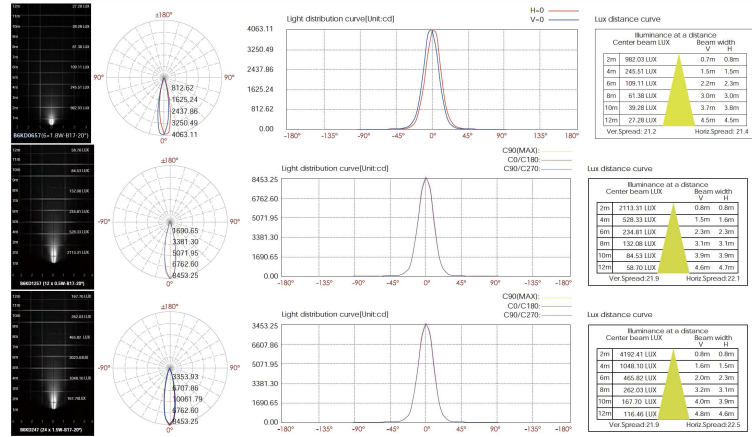

FIXTURE TYPE: _____

PROJECT NAME: _____

NOTES:

HOW TO ORDER:

CODE:

Example:
CODE: BO-LSTR-KPG-WW-XXX-XXX-XXX-XXX-

BO-LSTR-KPG-WW-
B6KDO657-K30-B27-15-
DIM-6001#-B

8 PHOTOMETRIC INFO:

sales@gordonbullard.com
www.bullardoutdoor.com
1-877-964-4646

991 South Gull Lake Dr
Richland, MI 49083
USA