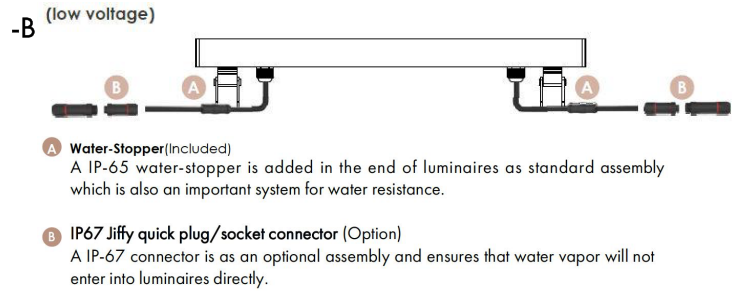

6 WATER PROOF SOLUTION: (optional)