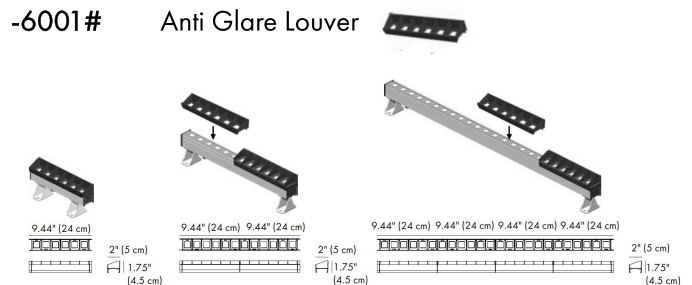

5 ACCESSORIES: (optional)