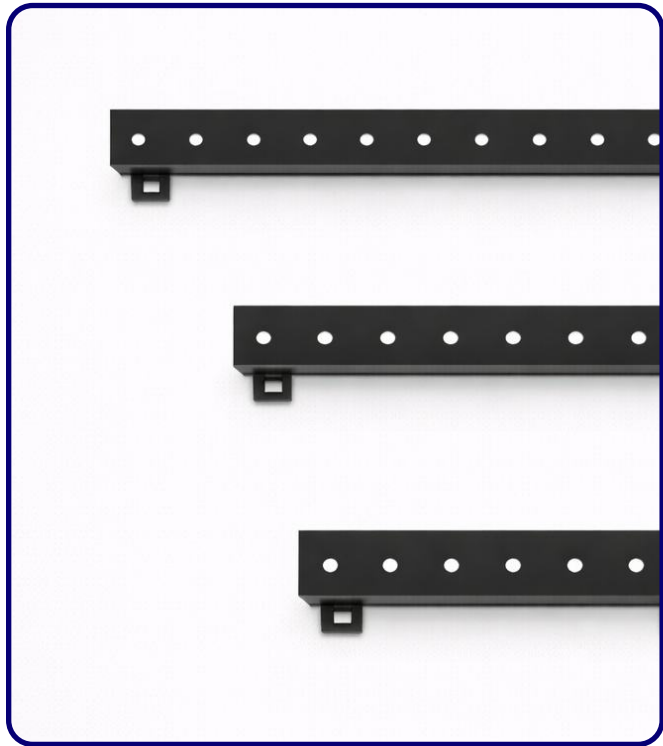

FIXTURE TYPE: _____

PROJECT NAME: _____

NOTES:

HOW TO ORDER:

CODE:

Example:
CODE: BO-LSTR-KPG-WW-XXX-XXX-XXX-XXX-

BO-LSTR-KPG-WW-
B6KDO657-K30-B27-15-
DIM-6001#-B

8 PHOTOMETRIC INFO:

sales@gordonbullard.com
www.bullardoutdoor.com
1-877-964-4646

991 South Gull Lake Dr
Richland, MI 49083
USA