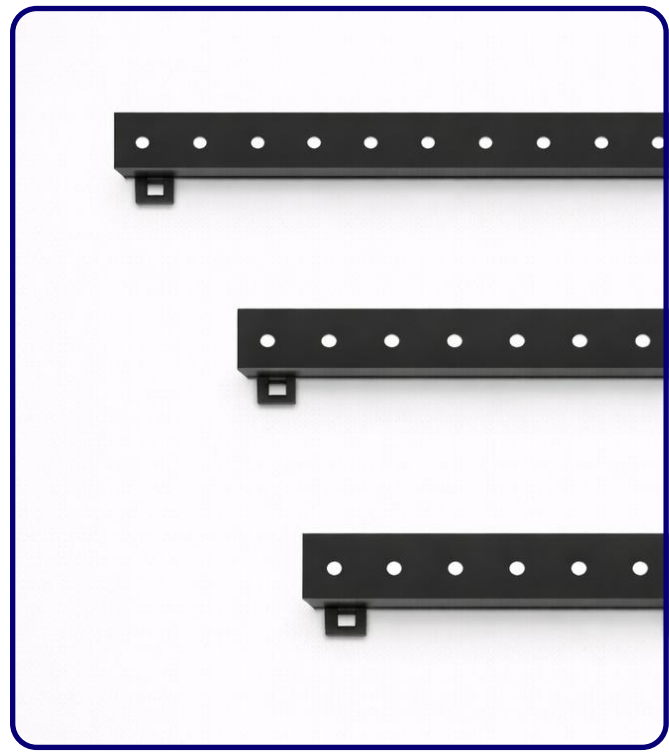

FIXTURE TYPE: _____

PROJECT NAME: _____

NOTES:

HOW TO ORDER:

CODE:

Example:
CODE: BO-LSTR-KPG-WW-XXX-XXX-XXX-XXX-

BO-LSTR-KPG-WW-
B6KDO657-K30-B27-15-
DIM-6001#-B

4 DIMMING OPTIONS:

- -DIM 1-10V
- -PWM Pulse Width Modulation
- -DALI DALI (Digital Addressable Lighting Interface)