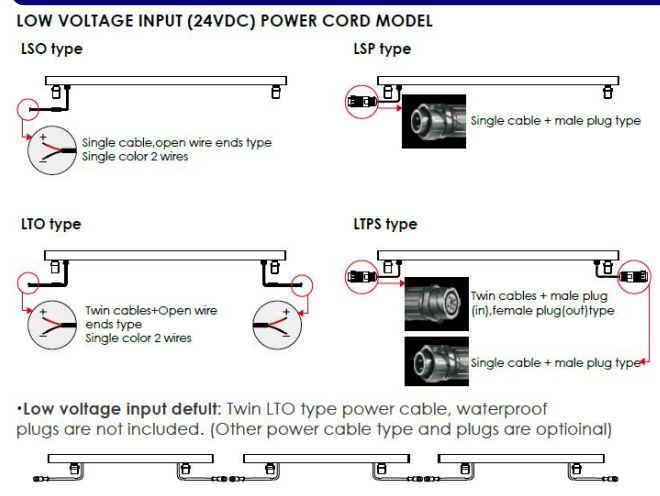

DIMENSIONS:

Length - L: 10" (25 cm)  
Width - W: 2.63" (6.7 cm)  
Height - H: 3.55" (9 cm)

LIGHT SOURCE:

LED / 6 × 1.8W / 580 mA / 800 lm / 110-277V

**CODE -B6KD1257**

DIMENSIONS:

Length - L: 19.3" (49 cm)  
Width - W: 2.63" (6.7 cm)  
Height - H: 3.55" (9 cm)

**4 DIMMING OPTIONS:**

- DIM 1-10V
- PWM Pulse Width Modulation
- DALI DALI (Digital Addressable Lighting Interface)

**5 ACCESSORIES: (optional)**

**6 WATER PROOF SOLUTION: (optional)**

**7 CONNECTION:**

sales@gordonbullard.com  
www.bullardoutdoor.com  
1-877-964-4646