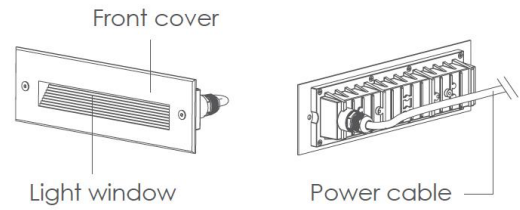

# VERTA

**Data Sheet:**

Input Voltage (V): 110-277  
 IK 09/ IK 10

**Installation steps**

**Step 1**

Secure the recessed sleeve

**Step 2**

Finish the installation of concrete surface materials

**Step 3**

Connect the power cable

**Step 4**

Install the light fixture on the wall