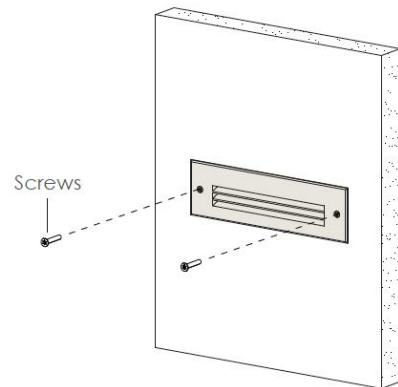

# VERTA

**Data Sheet:**

Input Voltage (V): 110-277  
 IK 09/ IK 10

**Installation steps**

**Step 1**

Secure the recessed sleeve

**Step 2**

Finish the installation of concrete surface materials

**Step 3**

Connect the power cable

**Step 4**

Install the light fixture on the wall