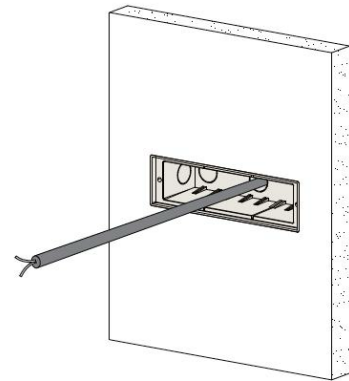

# VERTA

**Data Sheet:**

Input Voltage (V): 110-277  
 IK 09/ IK 10

**Installation steps**

**Step 1**

Secure the recessed sleeve

**Step 2**

Finish the installation of concrete surface materials

**Step 3**

Connect the power cable

**Step 4**

Install the light fixture on the wall