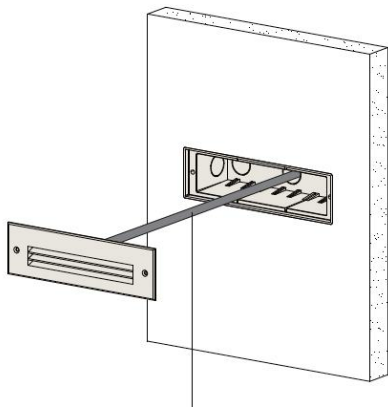

# VERTA

**Data Sheet:**

Input Voltage (V): 110-277  
 IK 09/ IK 10

**Installation steps**

**Step 1**

Secure the recessed sleeve

**Step 2**

Finish the installation of concrete surface materials

**Step 3**

Connect the power cable

**Step 4**

Install the light fixture on the wall