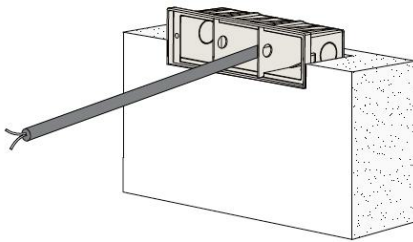

# VERTA

**Data Sheet:**

Input Voltage (V): 110-277  
 IK 09/ IK 10

**Installation steps**

**Step 1**

Secure the recessed sleeve

**Step 2**

Finish the installation of concrete surface materials

**Step 3**

Connect the power cable

**Step 4**

Install the light fixture on the wall