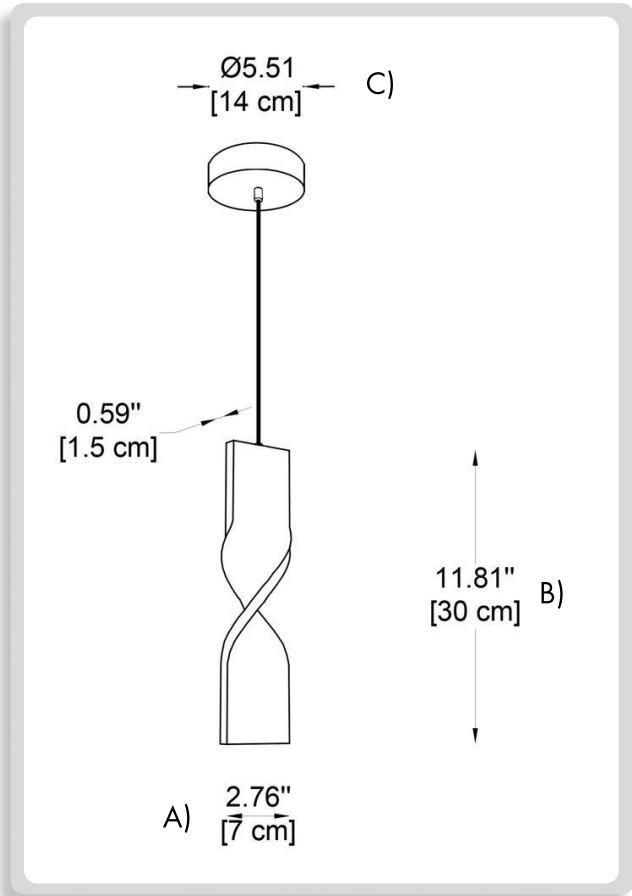

GENERAL INFORMATION:

The TWISTED P Pendant by Bullard Bollards is a sleek and contemporary fixture, featuring a unique twisted form crafted from durable aluminum and acrylic. Measuring 11.81" in height and 2.76" in width, it offers a compact yet striking silhouette ideal for modern spaces. With an IP65 rating, it is built to withstand outdoor conditions while maintaining a refined aesthetic. The pendant operates on 110-277V and integrates an LED light source with a high color rendering index (CRI) of 90, ensuring excellent illumination quality. Available in multiple finishes and color temperatures, it offers versatile design possibilities.

FIXTURE TYPE: _____

PROJECT NAME: _____

NOTES:

HOW TO ORDER:

CODE:

Example: CODE: BO-PLS022171-GL-27K-DIM-WH	BO-PLS022171- GL-27K-DIM- WH
--	------------------------------------

1 DIMENSIONS:

- A) Length - L: 2.76" (7 cm)
- B) Height - H: 11.8" (30 cm)
- C) Canopy - Ø: 5.5" (14 cm)