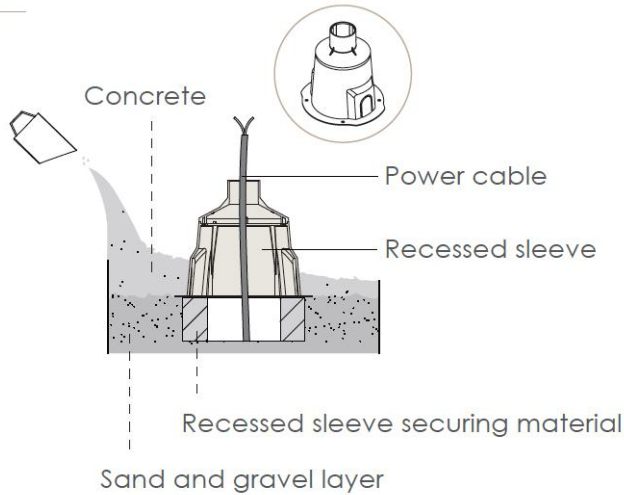

**BULLARD  
OUTDOOR**  
BUILT for the STORM

# AVIOR

Data Sheet:

Input Voltage (V): 110-277  
 IK 08

**3. Installation steps**

**Step 1**

**Step 2**

**Step 3**

Connect the power cable

**Step 4**