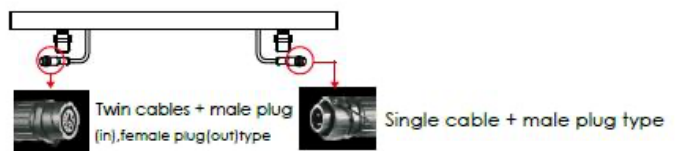

A. IP67 Jiffy quick plug/socket connector(included)

7 CONNECTION:

LOW VOLTAGE INPUT (DC24) POWER CABLE TYPE

LTPS type

•Low voltage input default: LTPS type power cable with conducted input and output, waterproof socket connector are included.