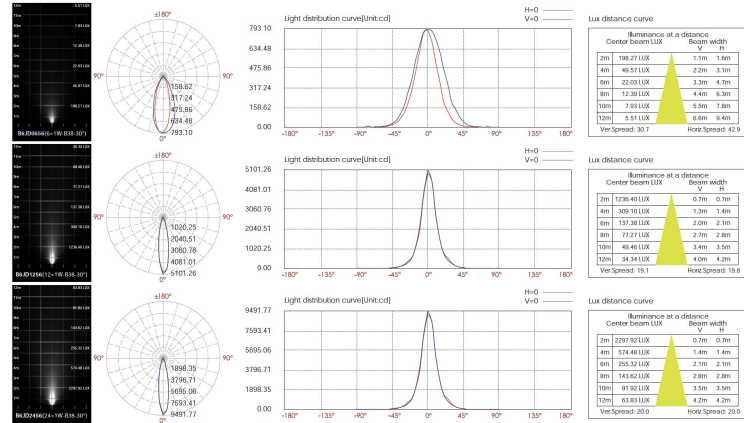

8 PHOTOMETRIC INFO:

sales@gordonbullard.com
www.bullardoutdoor.com
1-877-964-4646

991 South Gull Lake Dr
Richland, MI 49083
USA