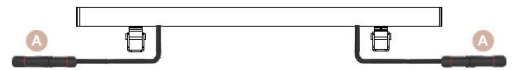

A. IP67 Jiffy quick plug/socket connector(included)

7 CONNECTION:

LOW VOLTAGE INPUT (DC24) POWER CABLE TYPE

LTPS type

•Low voltage input default: LTPS type power cable with conducted input and output, waterproof socket connector are included.