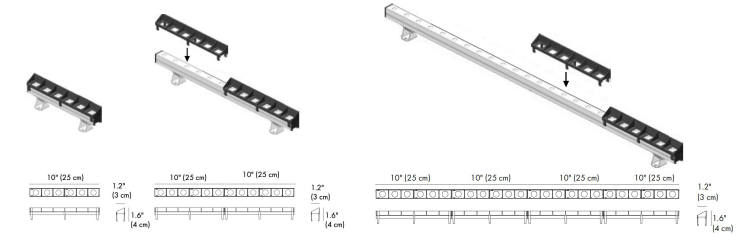

5 ACCESSORIES: (optional)

-6004# Anti Glare Louver

6 WATER PROOF SOLUTION (Included)

-B IP67 Jiffy quick plug/socket connector
(low voltage)

A. IP67 Jiffy quick plug/socket connector(included)