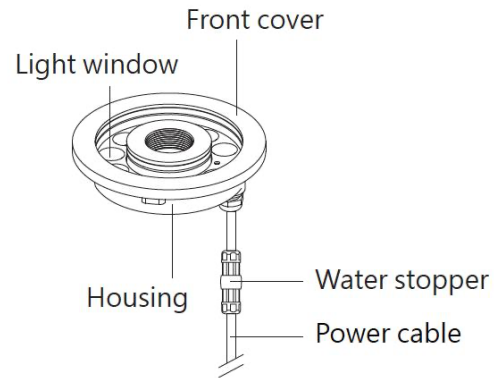

**BULLARD
OUTDOOR**
BUILT for the STORM

INSTALLATION INSTRUCTION

03/17/2026

LUNA

Data Sheet:

Input Voltage (V): 110-277
IK 09

INSTALLATION STEPS: