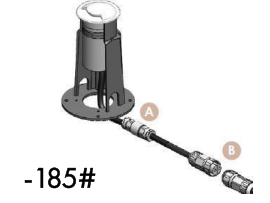

DIMENSIONS:

Diameter - Ø: 2.17" (5.5 cm)
Height - H: 4.33" (11 cm)

LIGHT SOURCE:

LED / 1 x 2W / 48 mA / 15 lm / IK 10 / 110-277V

CODE -4E2WP0157

DIMENSIONS:

Diameter - Ø: 2.17" (5.5 cm)
Height - H: 4.33" (11 cm)

BO-KO-KPG-IL-1E2WP0157-K30-DIM-

4 WATER PROOF SOLUTION: (optional)

5 ACCESSORIES:

SLEEVE (OPTION 1)

SLEEVE (OPTION 2)

6 OPTICS:

-B73 30°

7 PHOTOMETRIC INFO: