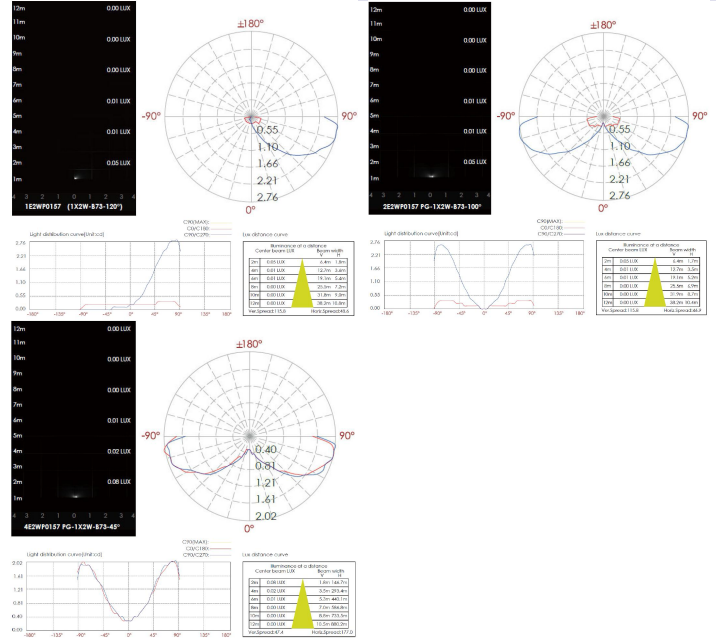

7 PHOTOMETRIC INFO:

sales@gordonbullard.com
www.bullardoutdoor.com
1-877-964-4646

991 South Gull Lake Dr
Richland, MI 49083
USA