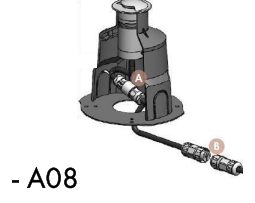

DIMENSIONS:

Diameter - Ø: 2.17" (5.5 cm)
Height - H: 4.33" (11 cm)

LIGHT SOURCE:

LED / 1 x 2W / 48 mA / 15 lm / IK 10 / 110-277V

CODE -4E2WP0157

DIMENSIONS:

Diameter - Ø: 2.17" (5.5 cm)
Height - H: 4.33" (11 cm)

BO-KO-KPG-IL-1E2WP0157-K30-DIM-

4 WATER PROOF SOLUTION: (optional)

5 ACCESSORIES:

SLEEVE (OPTION 1)

SLEEVE (OPTION 2)

6 OPTICS:

-B73 30°

7 PHOTOMETRIC INFO: