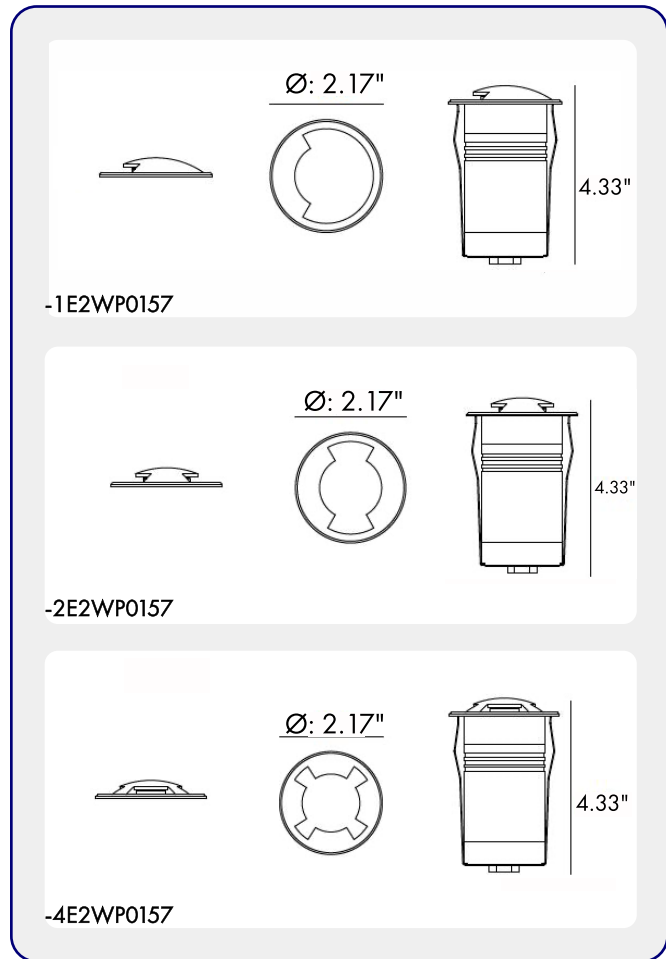

sales@gordonbullard.com
www.bullardoutdoor.com
1-877-964-4646

991 South Gull Lake Dr
Richland, MI 49083
USA

FIXTURE TYPE: _____

PROJECT NAME: _____

NOTES:

HOW TO ORDER:

CODE:

Example:
CODE: BO-KO-KPG-IL-XXX-XXX-XXX-XXX-XXX-XXX

BO-KO-KPG-IL-1E2WP0157-K30-DIM-

1 MODELS:

CODE -1E2WP0157

DIMENSIONS:

Diameter - Ø: 2.17" (5.5 cm)
Height - H: 4.33" (11 cm)

LIGHT SOURCE:

LED / 1 x 2W / 48 mA / 15 lm / IK 10 / 110-277V

CODE -2E2WP0157

DIMENSIONS:

Diameter - Ø: 2.17" (5.5 cm)
Height - H: 4.33" (11 cm)

LIGHT SOURCE:

LED / 1 x 2W / 48 mA / 15 lm / IK 10 / 110-277V

CODE -4E2WP0157

DIMENSIONS:

Diameter - Ø: 2.17" (5.5 cm)
Height - H: 4.33" (11 cm)