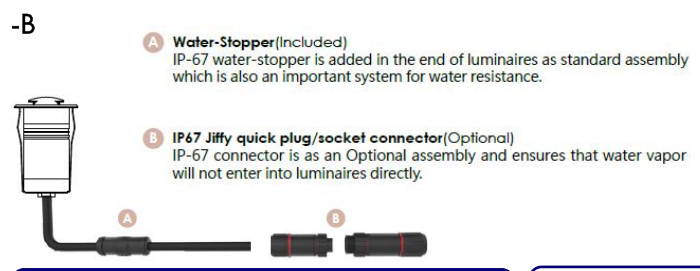

4 WATER PROOF SOLUTION: (optional)

5 ACCESSORIES:

SLEEVE (OPTION 1)

SLEEVE (OPTION 2)