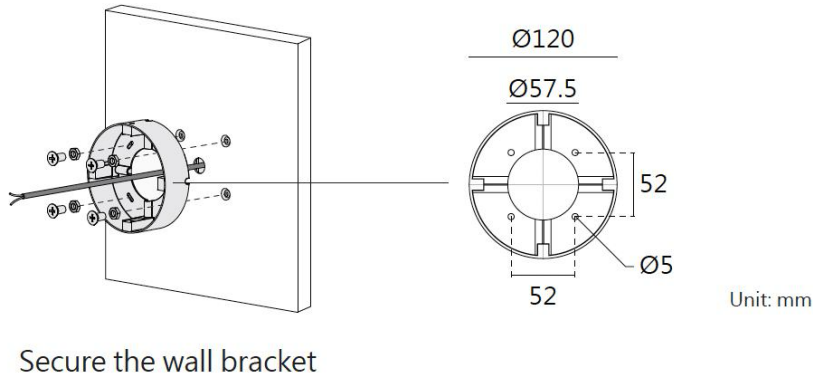

BULLARD
OUTDOOR
BUILT for the STORM

INSTALLATION INSTRUCTION
03/02/2026

APOSTAE

Data Sheet:

Input Voltage (V): 110-277
 IK 07/ IK 08

Concealed Wiring Installation

Step 1

Step 2