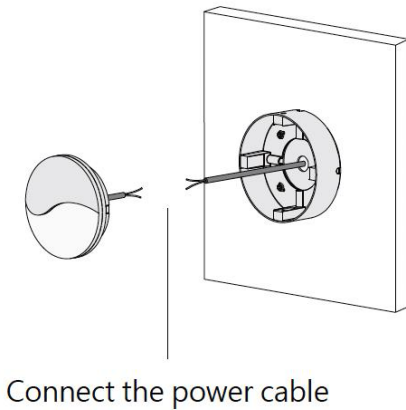

BULLARD
OUTDOOR
BUILT for the STORM

INSTALLATION INSTRUCTION
03/02/2026

APOSTAE

Data Sheet:

Input Voltage (V): 110-277
 IK 07/ IK 08

Concealed Wiring Installation

Step 1

Step 2