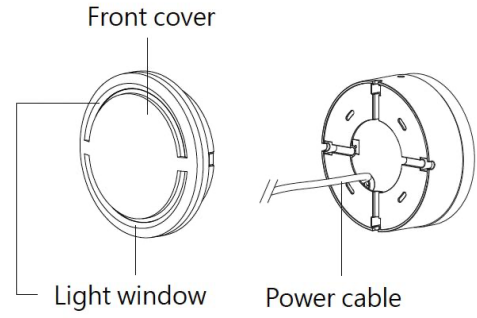

BULLARD
OUTDOOR
BUILT for the STORM

INSTALLATION INSTRUCTION
03/02/2026

APOSTAE

Data Sheet:

Input Voltage (V): 110-277
 IK 07/ IK 08

Concealed Wiring Installation

Step 1

Step 2