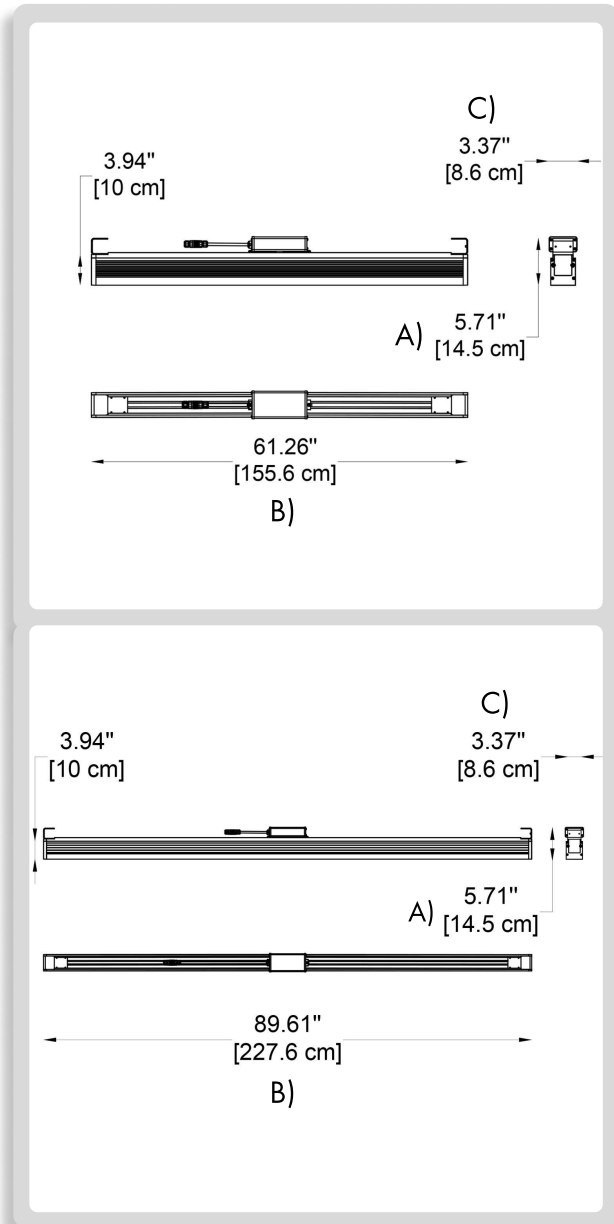

NOTES:

**HOW TO ORDER:**

**CODE:**

**Example:**  
**CODE: BO-SLV-CI-S-DIM**

**BO-SLV-CI-**  
**S-DIM**

**1 MODELS:**

**-S**

**DIMENSIONS:**

A) Height - H: 5.7" (14.5 cm)  
B) Length - L: 61.26" (155.6 cm)  
C) Width - W: 3.37" (8.6 cm)

**LIGHT SOURCE:**

LED / 21W / 1780 lm / 110-277V / 3000K / CRI 80

**-M**

**DIMENSIONS:**

A) Height - H: 5.7" (14.5 cm)  
B) Length - L: 89.61" (227.6 cm)  
C) Width - W: 3.37" (8.6 cm)