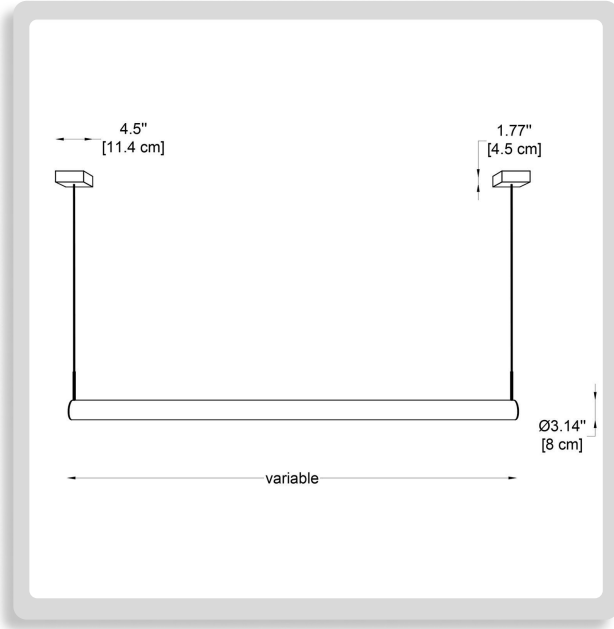

FIXTURE TYPE: _____

PROJECT NAME: _____

HOW TO ORDER:

CODE:

Example:
CODE: BO-AP89-GL-L1-H1-W1-CR8-K27-DIM-WH-SS

BO-AP89-GL-L1-H1-W1-CR8-K27-DIM-WH-SS

1 TUBE LENGTH:

- -L1 L: 60" (152.4 cm)
- -L2 L: 72" (182.9 cm)
- -L3 L: 78" (198.1 cm)
- -L4 L: 84" (213.3 cm)
- -L5 L: 96" (243.8 cm)
- -L6 L: 120" (304.8 cm)
- -L7 L: 144" (366 cm)
- -CUS* Custom on request*

2 TUBE DIAMETER:

- -D1 Ø: 3.15" (8 cm)
- -D2 Ø: 3.9" (10 cm)
- -CUS* Custom on request*

3 LIGHT SOURCE:

- -L1 LED / 26W / 2,166 lm
- -L2 LED / 39W / 3,250 lm
- -L3 LED / 45W / 3,735 lm

4 CCT:

- -27K 2700K
- -30K 3000K
- -40K 4000K

5 DIMMING OPTIONS:

- -NON NON-Dimmable
- -DIM 0-10V
- -CAS Casambi
- -LUT Lutron
- -DAL Dali

6 ENDCUP FINISH OPTIONS:

- -WH White (RAL 9010) ●
- -GR Green (RAL 6010) ●
- -CO Corten (RAL 8023) ●
- -LGR Light Grey (RAL 7047) ●
- -DGR Dark Grey (RAL 7021) ●
- -BL Black (RAL 9005) ●

sales@gordonbullard.com
www.bullardoutdoor.com
1-877-964-4646

991 South Gull Lake Dr
Richland, MI 49083
USA