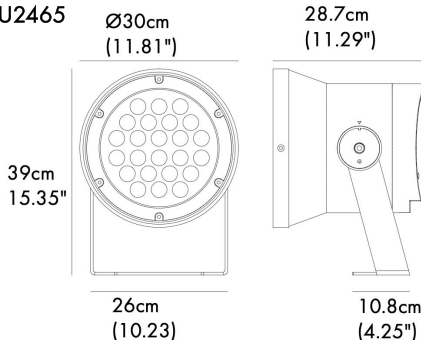

-B3CRU2465