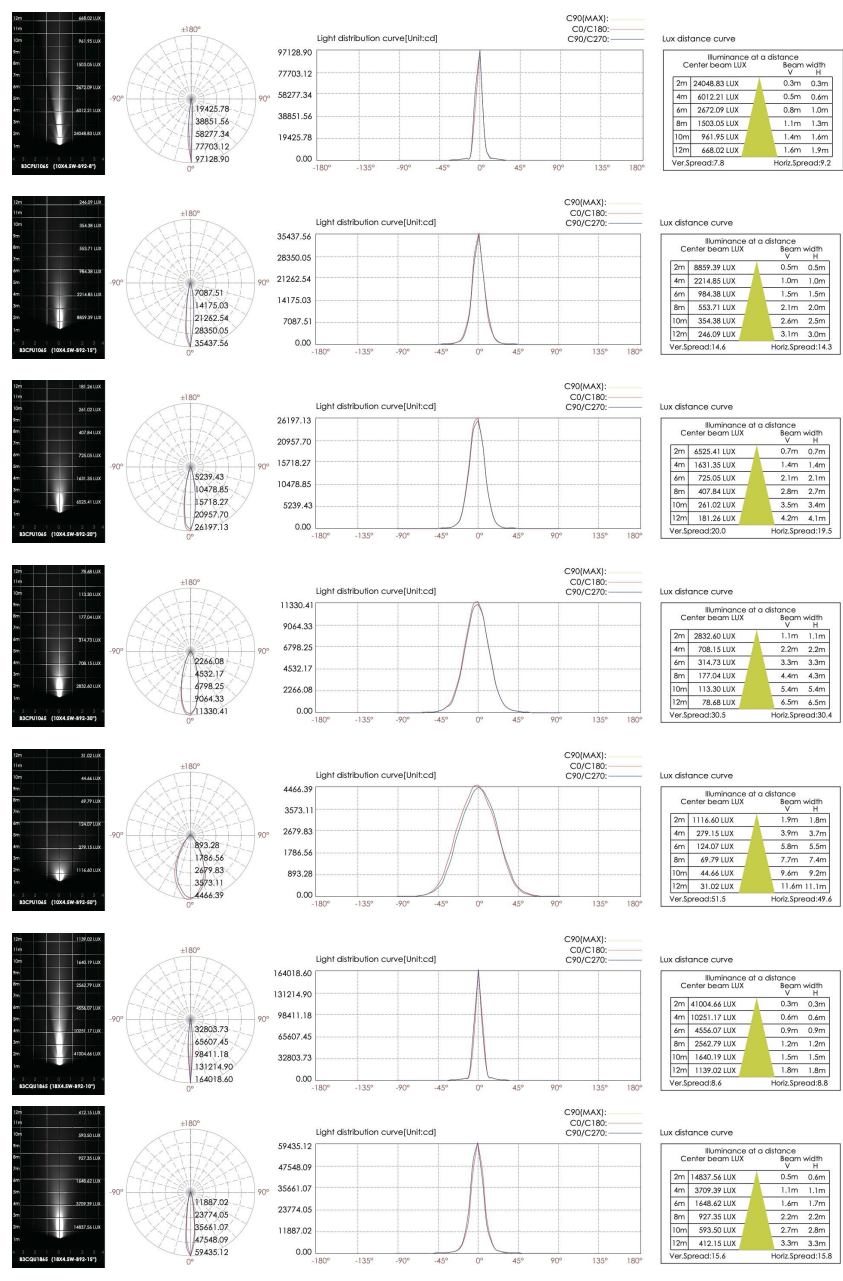

7 PHOTOMETRIC INFO:

sales@gordonbullard.com
www.bullardoutdoor.com
1-877-964-4646

991 South Gull Lake Dr
Richland, MI 49083
USA