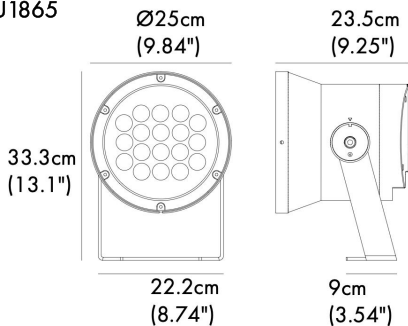

-B3CQU1865