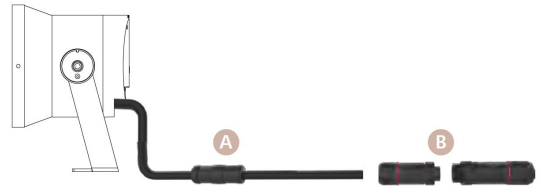

CODE -B3CRU2465

DIMENSIONS:

Diameter - Ø: 11.8" (30 cm)
Height - H: 15.35" (39 cm)
Length - L: 11.29" (28.7 cm)

LIGHT SOURCE:

LED / 24 x 4.5W / 570 mA / 11,234 lm / 110-277V

2 CCT OPTIONS:

-K30 3000K
-CUS Custom on request*

4 BEAM ANGLE:

- B92-8 8°
- B92-15 15°
- B92-20 20°
- B92-30 30°
- B92-50 50°

5 WATER PROOF SOLUTION: (optional)

- A Water-Stopper(Included)**
A IP-66 water-stopper is added in the end of luminaires as standard assembly which is also an important system for water resistance.
- B IP67 Jiffy quick plug/socket connector(Option)**
A IP-67 connector is as an optional assembly and ensures that water vapor will not enter into luminaires directly.