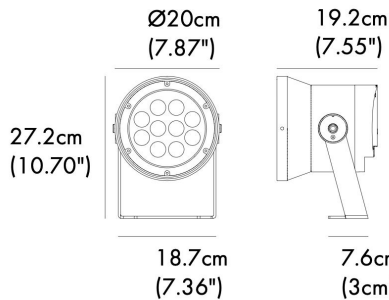

FIXTURE TYPE: _____

PROJECT NAME: _____

NOTES:

HOW TO ORDER:

CODE:

Example:
CODE: BO-TWN-KPG-SPT-XXX-XXX-XXX-XXX

BO-TWN-KPG-SPT-
B3CPU1065-K30-KAP7008-
B92-8-B-CA3042-CA3045

1 MODELS:

CODE -B3CPU1065

DIMENSIONS:

Diameter - Ø: 7.87" (20 cm)
Height - H: 10.70" (27.2 cm)
Length - L: 7.55" (19.2 cm)

LIGHT SOURCE:

LED / 10 x 4.5W / 214 mA / 4210 lm / 110-277V

CODE -B3CQU1865

DIMENSIONS:

Diameter - Ø: 9.84" (25 cm)
Height - H: 13.1" (33.3 cm)
Length - L: 9.25" (23.5 cm)

LIGHT SOURCE:

LED / 18 x 4.5W / 385 mA / 7771 lm / 110-277V

CODE -B3CRU2465

DIMENSIONS:

Diameter - Ø: 11.8" (30 cm)
Height - H: 15.35" (39 cm)
Length - L: 11.29" (28.7 cm)

LIGHT SOURCE:

LED / 24 x 4.5W / 570 mA / 11,234 lm / 110-277V

2 CCT OPTIONS:

-K30 3000K
-CUS Custom on request*

3 FINISH OPTIONS:

-KAP7008 Sanded Bronze
-KAP7037 Sanded Dark Gray
-RAL 9005 Sanded Black
-RAL9003 Sanded White

-B3CPU1065