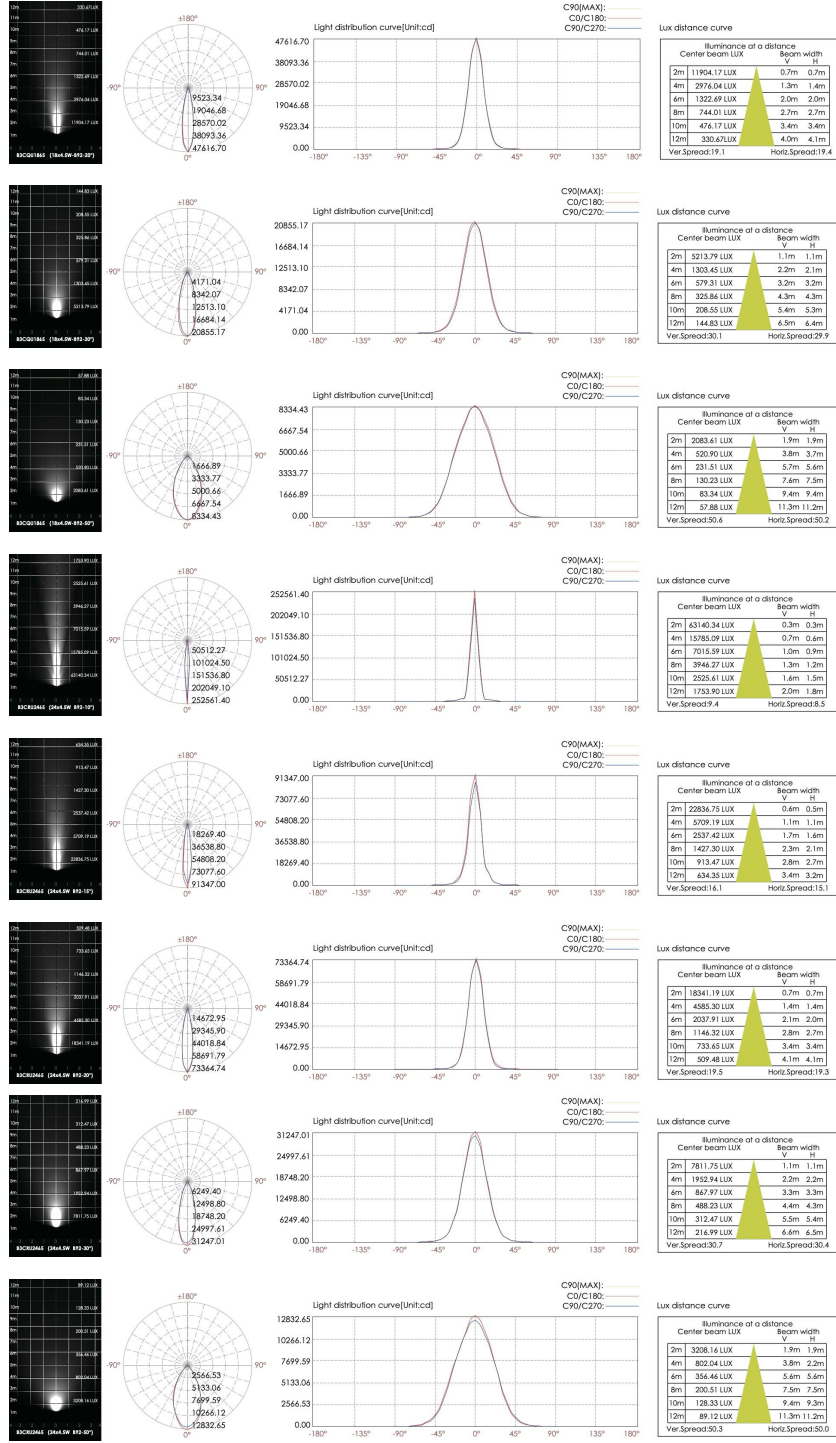

CODE:

BO-TWN-KPG-SPT-
B3CPU1065-K30-KAP7008-
B92-8-B-CA3042-CA3045

sales@gordonbullard.com
www.bullardoutdoor.com
1-877-964-4646

991 South Gull Lake Dr
Richland, MI 49083
USA