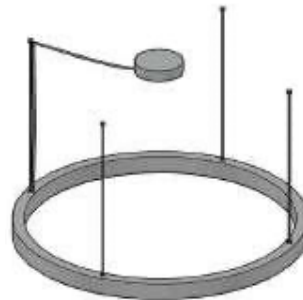

7 LIGHT SOURCE OUTPUT:

- LED / 26W / 2,166 lm for 24" (61 cm) model
- LED / 39W / 3,250 lm for 36" (91.4 cm) model
- LED / 45W / 3,735 lm for 42" (106.7 cm) model
- LED / 52W / 4,333 lm for 48" (122 cm) model
- LED / 60W / 4,980 lm for 56" (142.2 cm) model
- LED / 65W / 5,416 lm for 60" (152.4 cm) model
- LED / 78W / 6,500 lm for 72" (182.9 cm) model
- LED / 83W / 6,889 lm for 78" (198.1 cm) model
- LED / 90W / 7,470 lm for 84" (213.3 cm) model
- LED / 104W / 8,666 lm for 96" (243.8 cm) model
- LED / 128W / 10,624 lm for 120" (304.8 cm) model

sales@gordonbullard.com
www.bullardoutdoor.com
1-877-964-4646

991 South Gull Lake Dr
Richland, MI 49083
USA

FIXTURE TYPE: _____

PROJECT NAME: _____

HOW TO ORDER:

CODE:

Example:
CODE: BO-P7704-GL-D1-H1-CR8-K27-DIM-WH-SS

BO-P7704-D1-H1-
CR8-K27-DIM-WH-SS

9 INSTALLATION OPTIONS:

-SS

-SS

sales@gordonbullard.com
www.bullardoutdoor.com
1-877-964-4646

991 South Gull Lake Dr
Richland, MI 49083
USA