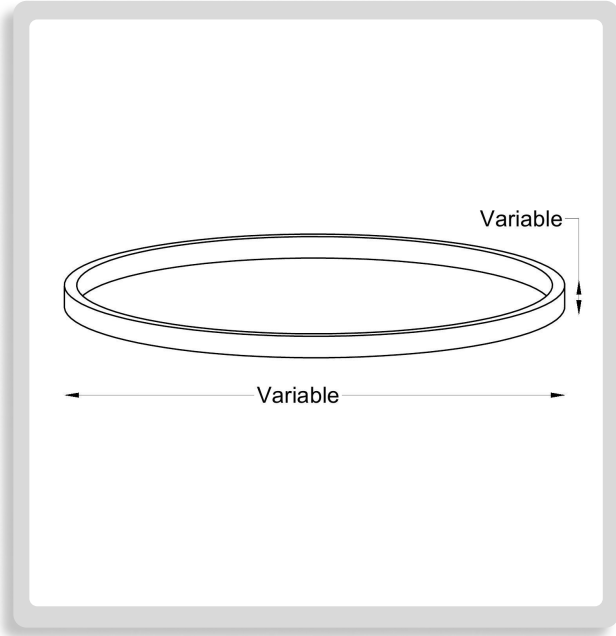

FIXTURE TYPE: _____

PROJECT NAME: _____

HOW TO ORDER:

CODE:

Example:
CODE: BO-P7704-GL-D1-H1-CR8-K27-DIM-WH-SS

BO-P7704-D1-H1-CR8-K27-DIM-WH-SS

5 DIMMING OPTIONS:

- -NON NON-Dimmable
- -DIM 0-10V
- -CAS Casambi
- -LUT Lutron

6 FINISH OPTIONS:

- -WH White (RAL 9010)
- -GR Green (RAL 6010)
- -CO Corten (RAL 8023)
- -LGR Light Grey (RAL 7047)
- -DGR Dark Grey (RAL 7021)
- -BL Black (RAL 9005)
- -BW Black+ Brown wood Painted detail
- -LW Black+ Light wood Painted detail
- -DW Black+ Dark wood Painted detail
- -CUS Custom on request*

7 LIGHT SOURCE OUTPUT:

- LED / 26W / 2,166 lm for 24" (61 cm) model
- LED / 39W / 3,250 lm for 36" (91.4 cm) model
- LED / 45W / 3,735 lm for 42" (106.7 cm) model
- LED / 52W / 4,333 lm for 48" (122 cm) model
- LED / 60W / 4,980 lm for 56" (142.2 cm) model
- LED / 65W / 5,416 lm for 60" (152.4 cm) model
- LED / 78W / 6,500 lm for 72" (182.9 cm) model
- LED / 83W / 6,889 lm for 78" (198.1 cm) model
- LED / 90W / 7,470 lm for 84" (213.3 cm) model
- LED / 104W / 8,666 lm for 96" (243.8 cm) model
- LED / 128W / 10,624 lm for 120" (304.8 cm) model

sales@gordonbullard.com
www.bullardoutdoor.com
1-877-964-4646

991 South Gull Lake Dr
Richland, MI 49083
USA