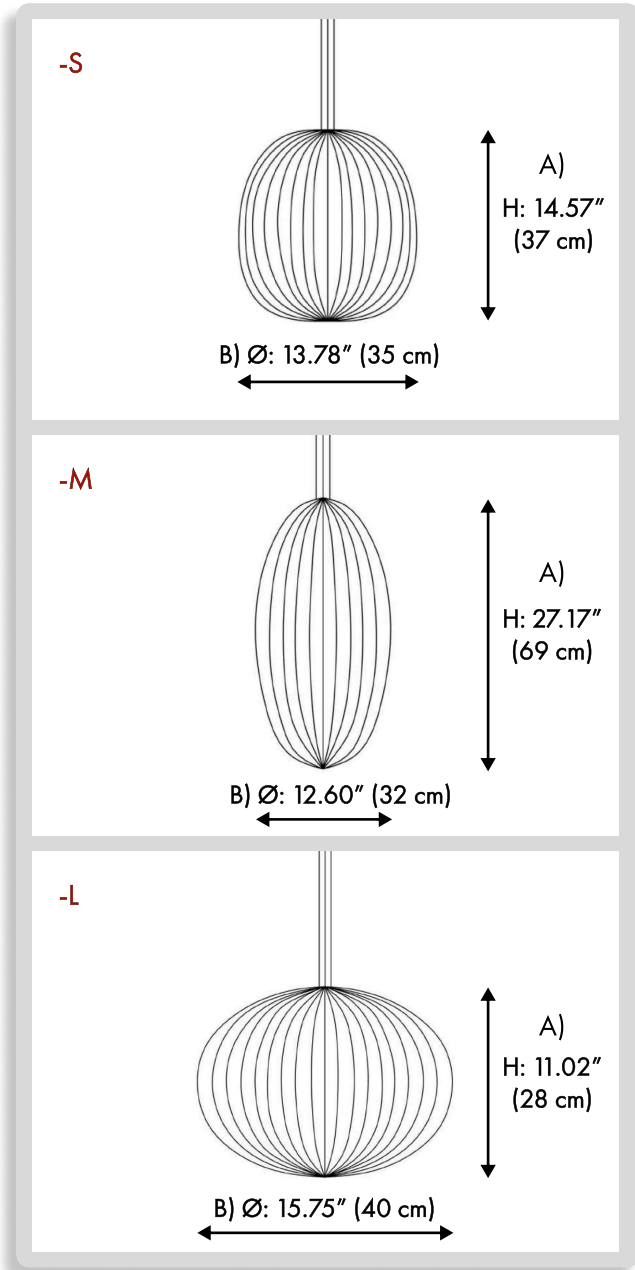

FIXTURE TYPE: _____

PROJECT NAME: _____

HOW TO ORDER:

CODE:

Example:
CODE: BO-WR-GL-S-27K-DIM-BR

BO-WR-GL-
S-27K-DIM-BR

1 MODELS:

-S A) Height - H: 14.57" (37 cm)
B) Diameter - Ø: 13.78" (35 cm)

-M A) Height - H: 21.17" (69 cm)
B) Diameter - Ø: 12.60" (32 cm)

-L A) Height - H: 11.02" (28 cm)
B) Diameter - Ø: 15.75" (40 cm)

2 LIGHTING SOURCE:

10W | LED | 110-277V

3 CCT OPTIONS:

-27K 2700K
-30K 3000K
-40K 4000K

4 DIMMING OPTIONS:

-DIM 0-10V
-NON Non Dimmable
-CAS Casambi
-LUT Lutron

4 FINISH OPTIONS:

-BR Brass
-BL Black
-CUS Custom RAL on request*

sales@gordonbullard.com
www.bullardoutdoor.com
1-877-964-4646

991 South Gull Lake Dr
Richland, MI 49083
USA