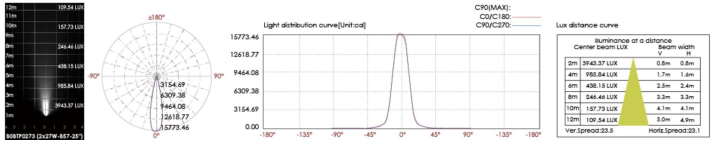

8 PHOTOMETRIC INFO:

sales@gordonbullard.com
www.bullardoutdoor.com
1-877-964-4646

991 South Gull Lake Dr
Richland, MI 49083
USA