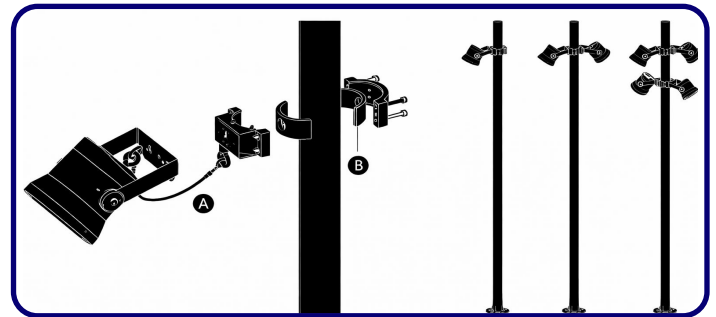

Constructed from die-cast aluminum with a durable powder-coated finish, THE SPOONBILL is engineered for long-term outdoor use with excellent corrosion resistance. It features efficient LED lighting delivering controlled, focused light with a CRI of 80. Designed to operate on 110–277V, it offers reliable protection with an IP65 weather rating and IK07 impact resistance. Available in sanded black and dark gray finishes.

BO-ST-KPG-PL-
B0BTC0269-K30-
KAP7037-DIM-B15-A1-IB

5 BEAM

- B15 15°
- B24 24°
- B45 45°
- B60 60°

6 ACCESSORIES

-A1 One side - BO-RP001-KPG-BL

-A2 Two sides - BO-RP002-KPG-BL

- 1 Compatible with all brands and models.
- 2 Safety hook(s) included (see A of image 1)
- 3 Two sizes of rubber gaskets included (see B of image 1) which can be selected based on the diameter of the installing pole. Please refer to the manual for details.
- 4 All stainless steel 304# screws