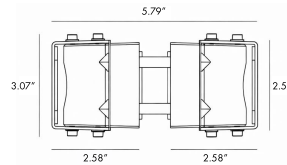

DIMENSIONS:

Pole Diameter - Ø: 3.15" (8 cm)
Height - H: 118.11" (300 cm)

LIGHT SOURCE:

LED / 90 W / 378 mA / 8845 lm / 110-277V

CODE -BOBTC369

DIMENSIONS:

Pole Diameter - Ø: 3.15" (8 cm)
Height - H: 157.5" (400 cm)

LIGHT SOURCE:

LED / 120 W / 504 mA / 11260 lm / 110-277V

CODE -BOBTC469

DIMENSIONS:

Pole Diameter - Ø: 3.54" (9 cm)
Height - H: 157.5" (400 cm)

LIGHT SOURCE:

LED / 120 W / 504 mA / 11260 lm / 110-277V

2 CCT OPTIONS:

BO-ST-KPG-PL-
B0BTC0269-K30-
KAP7037-DIM-B15-A1-IB

5 BEAM

- B15 15°
- B24 24°
- B45 45°
- B60 60°

6 ACCESSORIES

-A1 One side - BO-RP001-KPG-BL

-A2 Two sides - BO-RP002-KPG-BL

- 1 Compatible with all brands and models.
- 2 Safety hook(s) included (see A of image 1)
- 3 Two sizes of rubber gaskets included (see B of image 1) which can be selected based on the diameter of the installing pole. Please refer to the manual for details.
- 4 All stainless steel 304# screws