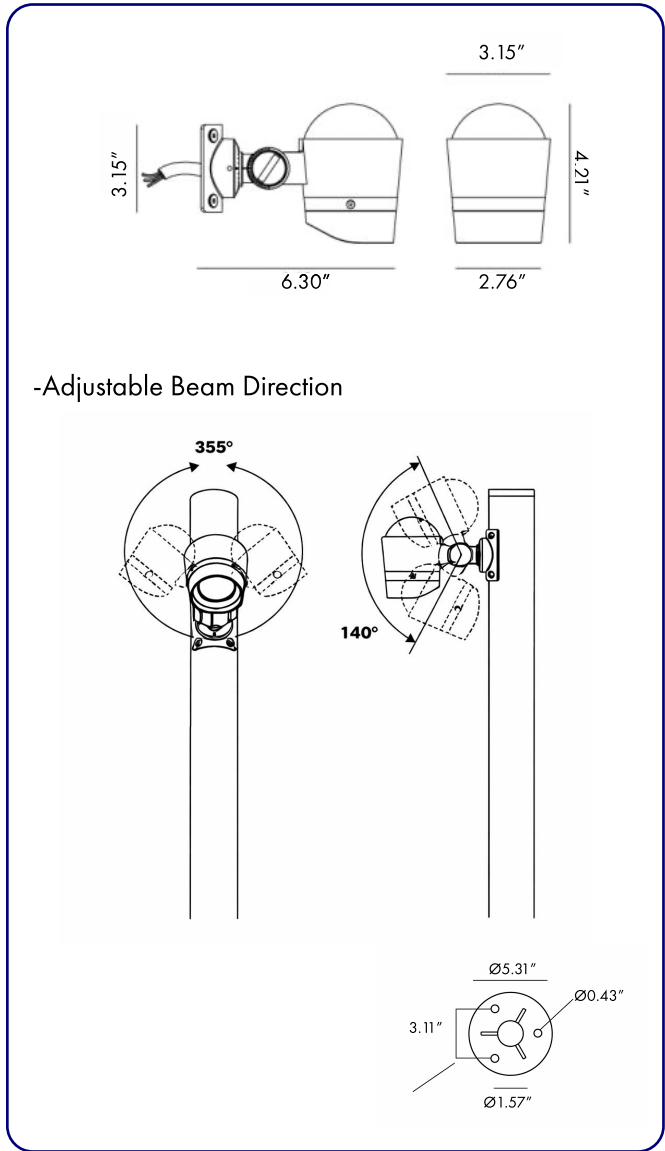

DIMENSIONS:

Pole Diameter - Ø: 3.15" (8 cm)
Height - H: 118.11" (300 cm)

LIGHT SOURCE:

LED / 90 W / 378 mA / 8845 lm / 110-277V

CODE -BOBTC369

DIMENSIONS:

Pole Diameter - Ø: 3.15" (8 cm)
Height - H: 157.5" (400 cm)

LIGHT SOURCE:

LED / 120 W / 504 mA / 11260 lm / 110-277V

CODE -BOBTC469

DIMENSIONS:

Pole Diameter - Ø: 3.54" (9 cm)
Height - H: 157.5" (400 cm)

LIGHT SOURCE:

LED / 120 W / 504 mA / 11260 lm / 110-277V

2 CCT OPTIONS:

sales@gordonbullard.com
www.bullardoutdoor.com
1-877-964-4646

991 South Gull Lake Dr
Richland, MI 49083
USA

FIXTURE TYPE: _____

PROJECT NAME: _____

NOTES:

HOW TO ORDER:

CODE:

Example:
CODE: BO-ST-KPG-PL-B0BTC0269-K30-KAP7037-DIM-B15-A1-IB

BO-ST-KPG-PL-
B0BTC0269-K30-
KAP7037-DIM-B15-A1-IB

5 BEAM

- B15 15°
- B24 24°
- B45 45°
- B60 60°

6 ACCESSORIES

-A1 One side - BO-RP001-KPG-BL

-A2 Two sides - BO-RP002-KPG-BL

- 1 Compatible with all brands and models.
- 2 Safety hook(s) included (see A of image 1)
- 3 Two sizes of rubber gaskets included (see B of image 1) which can be selected based on the diameter of the installing pole. Please refer to the manual for details.
- 4 All stainless steel 304# screws