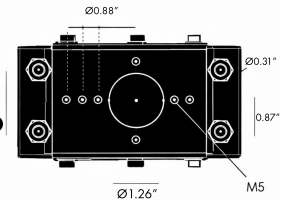

DIMENSIONS:

Pole Diameter - Ø: 3.15" (8 cm)
Height - H: 118.11" (300 cm)

LIGHT SOURCE:

LED / 90 W / 378 mA / 8845 lm / 110-277V

CODE -BOBTC369

DIMENSIONS:

Pole Diameter - Ø: 3.15" (8 cm)
Height - H: 157.5" (400 cm)

LIGHT SOURCE:

LED / 120 W / 504 mA / 11260 lm / 110-277V

CODE -BOBTC469

DIMENSIONS:

Pole Diameter - Ø: 3.54" (9 cm)
Height - H: 157.5" (400 cm)

LIGHT SOURCE:

LED / 120 W / 504 mA / 11260 lm / 110-277V

2 CCT OPTIONS:

BO-ST-KPG-PL-
B0BTC0269-K30-
KAP7037-DIM-B15-A1-IB

5 BEAM

- B15 15°
- B24 24°
- B45 45°
- B60 60°

6 ACCESSORIES

-A1 One side - BO-RP001-KPG-BL

-A2 Two sides - BO-RP002-KPG-BL

- 1 Compatible with all brands and models.
- 2 Safety hook(s) included (see A of image 1)
- 3 Two sizes of rubber gaskets included (see B of image 1) which can be selected based on the diameter of the installing pole. Please refer to the manual for details.
- 4 All stainless steel 304# screws