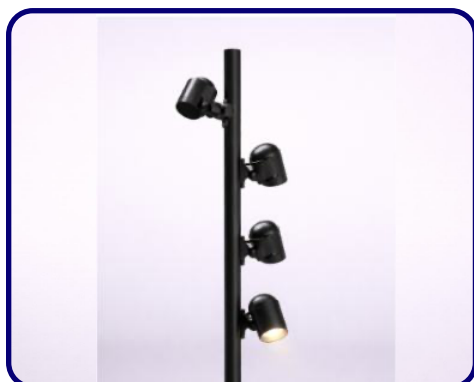

FIXTURE TYPE: _____

PROJECT NAME: _____

-BOBTC0269

-BOBTC369

-BOBTC469

GENERAL INFORMATION:

THE SPOONBILL by Bullard Outdoor blends architectural presence with dependable outdoor performance. Defined by a tall, minimal pole and adjustable cylindrical spotlight heads, its clean, utilitarian design is ideal for parking areas, plazas, pathways, and large-scale architectural exteriors. The multi-head configuration allows for targeted illumination across wide outdoor spaces.

Constructed from die-cast aluminum with a durable powder-coated finish, THE SPOONBILL is engineered for long-term outdoor use with excellent corrosion resistance. It features efficient LED lighting delivering controlled, focused light with a CRI of 80. Designed to operate on 110–277V, it offers reliable protection with an IP65 weather rating and IK07 impact resistance. Available in sanded black and dark gray finishes.

FIXTURE TYPE:

Urban Pole Luminaires

LIGHTING

LED

LED

VOLTAGE:

110-277V

MATERIAL:

DIMENSIONS:

Pole Diameter - Ø: 3.15" (8 cm)
Height - H: 118.11" (300 cm)

LIGHT SOURCE:

LED / 90 W / 378 mA / 8845 lm / 110-277V

CODE -BOBTC369

DIMENSIONS:

Pole Diameter - Ø: 3.15" (8 cm)
Height - H: 157.5" (400 cm)