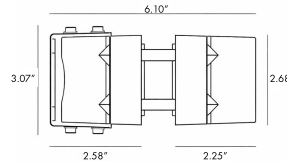

6 ACCESSORIES

-A1 One side - BO-RP001-KPG-BL