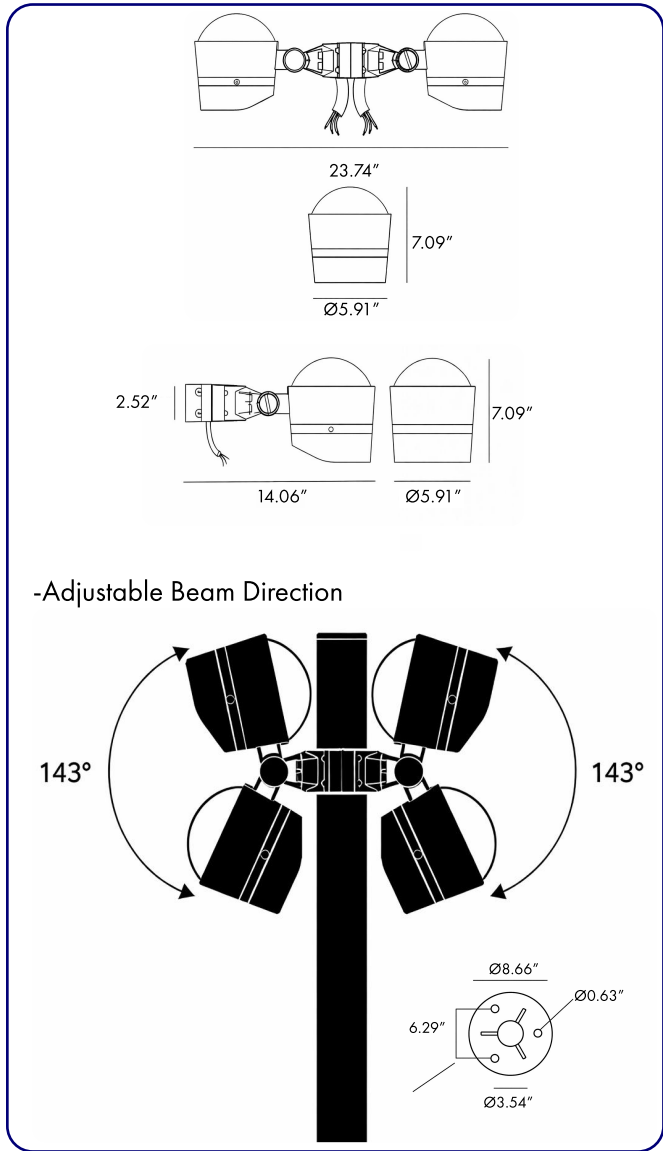

DIMENSIONS:

Pole Diameter - Ø: 3.54" (9 cm)  
Height - H: 118.11" (300 cm)

LIGHT SOURCE:

LED /30 W / 126 mA / 2815 lm / 110-277V

CODE -BOBSW0269

DIMENSIONS:

Pole Diameter - Ø: 3.54" (9 cm)  
Height - H: 118.11" (300 cm)

LIGHT SOURCE:

LED /60 W / 252 mA / 5630 lm / 110-277V

CODE -BOBSW0469

DIMENSIONS:

Pole Diameter - Ø: 3.54" (9 cm)  
Height - H: 157.5" (400 cm)

LIGHT SOURCE:

LED /120 W / 504 mA / 11260 lm / 110-277V

**2 CCT OPTIONS:**

sales@gordonbullard.com  
www.bullardoutdoor.com  
1-877-964-4646

991 South Gull Lake Dr  
Richland, MI 49083  
USA

FIXTURE TYPE: \_\_\_\_\_

PROJECT NAME: \_\_\_\_\_

NOTES:

**HOW TO ORDER:**

**CODE:**

Example:  
CODE: BO-ST-KPG-PL-B0BSW0169-K30-KAP7037-DIM-B15-A1-IB

BO-ST-KPG-PL-  
B0BSW0169-K30-  
KAP7037-DIM-B15-A1-IB

**5 BEAM**

- B15 15°
- B25 25°
- B36 36°
- B60 60°

**6 ACCESSORIES**

-A1 One side - BO-RP001-KPG-BL

-A2 Two sides - BO-RP002-KPG-BL

- 1 Compatible with all brands and models.
- 2 Safety hook(s) included (see A of image 1)
- 3 Two sizes of rubber gaskets included (see B of image 1) which can be selected based on the diameter of the installing pole. Please refer to the manual for details.
- 4 All stainless steel 304# screws