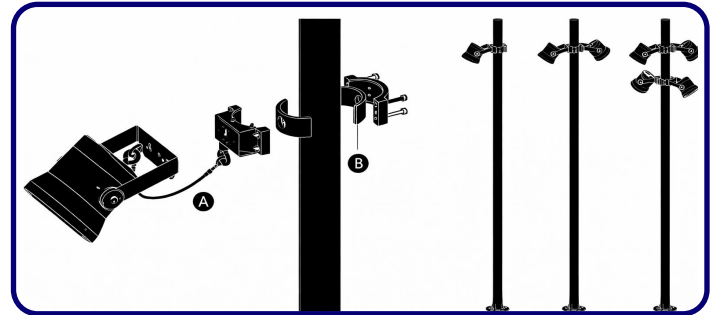

FIXTURE TYPE: \_\_\_\_\_

PROJECT NAME: \_\_\_\_\_

-BOBSW0169

-BOBSW0269

-BOBSW0469

**GENERAL INFORMATION:**

THE REDSHANK by Bullard Outdoor blends architectural presence with dependable outdoor performance. Defined by a tall, minimal pole and adjustable cylindrical spotlight heads, its clean, utilitarian design is ideal for parking areas, plazas, pathways, and large-scale architectural exteriors. The multi-head configuration allows for targeted illumination across wide outdoor spaces.

Constructed from die-cast aluminum with a durable powder-coated finish, THE REDSHANK is engineered for long-term outdoor use with excellent corrosion resistance. It features efficient LED lighting delivering controlled, focused light with a CRI of 80. Designed to operate on 110–277V, it offers reliable protection with an IP65 weather rating and IK07 impact resistance. Available in sanded black and dark gray finishes.

DIMENSIONS:

Pole Diameter - Ø: 3.54" (9 cm)  
Height - H: 118.11" (300 cm)

LIGHT SOURCE:

LED /30 W / 126 mA / 2815 lm / 110-277V

CODE -BOBSW0269

DIMENSIONS:

Pole Diameter - Ø: 3.54" (9 cm)  
Height - H: 118.11" (300 cm)

BO-ST-KPG-PL-  
B0BSW0169-K30-  
KAP7037-DIM-B15-A1-IB

**5 BEAM**

- B15 15°
- B25 25°
- B36 36°
- B60 60°

**6 ACCESSORIES**

-A1 One side - BO-RP001-KPG-BL

-A2 Two sides - BO-RP002-KPG-BL

- 1 Compatible with all brands and models.
- 2 Safety hook(s) included (see A of image 1)
- 3 Two sizes of rubber gaskets included (see B of image 1) which can be selected based on the diameter of the installing pole. Please refer to the manual for details.
- 4 All stainless steel 304# screws