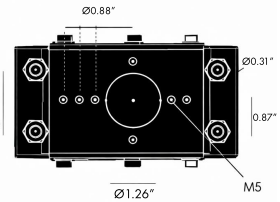

DIMENSIONS:

Pole Diameter - Ø: 3.54" (9 cm)  
Height - H: 118.11" (300 cm)

LIGHT SOURCE:

LED /30 W / 126 mA / 2815 lm / 110-277V

CODE -BOBSW0269

DIMENSIONS:

Pole Diameter - Ø: 3.54" (9 cm)  
Height - H: 118.11" (300 cm)

LIGHT SOURCE:

LED /60 W / 252 mA / 5630 lm / 110-277V

CODE -BOBSW0469

DIMENSIONS:

Pole Diameter - Ø: 3.54" (9 cm)  
Height - H: 157.5" (400 cm)

LIGHT SOURCE:

LED /120 W / 504 mA / 11260 lm / 110-277V

**2 CCT OPTIONS:**

BO-ST-KPG-PL-  
B0BSW0169-K30-  
KAP7037-DIM-B15-A1-IB

**5 BEAM**

- B15 15°
- B25 25°
- B36 36°
- B60 60°

**6 ACCESSORIES**

-A1 One side - BO-RP001-KPG-BL

-A2 Two sides - BO-RP002-KPG-BL

- 1 Compatible with all brands and models.
- 2 Safety hook(s) included (see A of image 1)
- 3 Two sizes of rubber gaskets included (see B of image 1) which can be selected based on the diameter of the installing pole. Please refer to the manual for details.
- 4 All stainless steel 304# screws