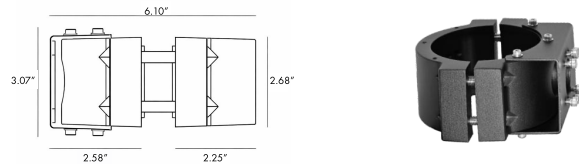

Constructed from die-cast aluminum with a durable powder-coated finish, THE REDSHANK is engineered for long-term outdoor use with excellent corrosion resistance. It features efficient LED lighting delivering controlled, focused light with a CRI of 80. Designed to operate on 110–277V, it offers reliable protection with an IP65 weather rating and IK07 impact resistance. Available in sanded black and dark gray finishes.

DIMENSIONS:

Pole Diameter - Ø: 3.54" (9 cm)  
Height - H: 118.11" (300 cm)

LIGHT SOURCE:

LED /30 W / 126 mA / 2815 lm / 110-277V

CODE -BOBSW0269

DIMENSIONS:

Pole Diameter - Ø: 3.54" (9 cm)  
Height - H: 118.11" (300 cm)

sales@gordonbullard.com  
www.bullardoutdoor.com  
1-877-964-4646

991 South Gull Lake Dr  
Richland, MI 49083  
USA

FIXTURE TYPE: \_\_\_\_\_

PROJECT NAME: \_\_\_\_\_

NOTES:

**HOW TO ORDER:**

**CODE:**

Example:  
CODE: BO-ST-KPG-PL-B0BSW0169-K30-KAP7037-DIM-B15-A1-IB

BO-ST-KPG-PL-  
B0BSW0169-K30-  
KAP7037-DIM-B15-A1-IB

**5 BEAM**

- B15 15°
- B25 25°
- B36 36°
- B60 60°

**6 ACCESSORIES**

-A1 One side - BO-RP001-KPG-BL

-A2 Two sides - BO-RP002-KPG-BL

- 1 Compatible with all brands and models.
- 2 Safety hook(s) included (see A of image 1)
- 3 Two sizes of rubber gaskets included (see B of image 1) which can be selected based on the diameter of the installing pole. Please refer to the manual for details.
- 4 All stainless steel 304# screws