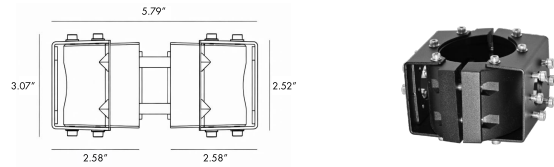

DIMENSIONS:

Pole Diameter - Ø: 3.54" (9 cm)  
Height - H: 118.11" (300 cm)

LIGHT SOURCE:

LED /30 W / 126 mA / 2815 lm / 110-277V

CODE -BOBSW0269

DIMENSIONS:

Pole Diameter - Ø: 3.54" (9 cm)  
Height - H: 118.11" (300 cm)

BO-ST-KPG-PL-  
B0BSW0169-K30-  
KAP7037-DIM-B15-A1-IB

**5 BEAM**

- B15 15°
- B25 25°
- B36 36°
- B60 60°

**6 ACCESSORIES**

-A1 One side - BO-RP001-KPG-BL

-A2 Two sides - BO-RP002-KPG-BL

- 1 Compatible with all brands and models.
- 2 Safety hook(s) included (see A of image 1)
- 3 Two sizes of rubber gaskets included (see B of image 1) which can be selected based on the diameter of the installing pole. Please refer to the manual for details.
- 4 All stainless steel 304# screws