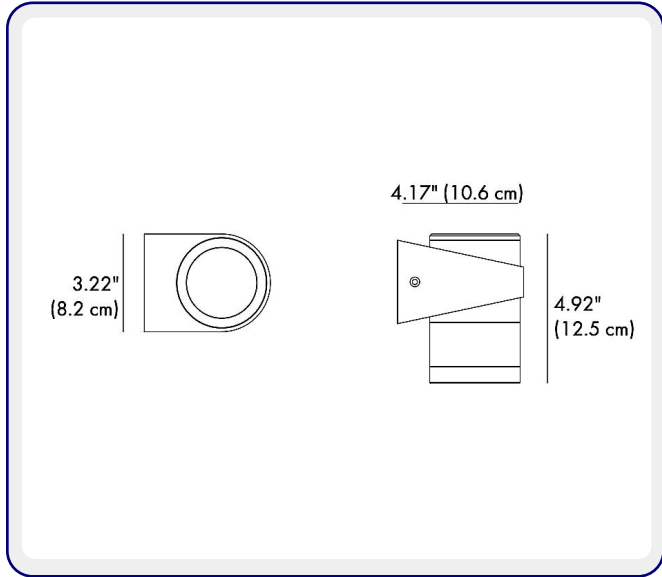

FIXTURE TYPE: _____

PROJECT NAME: _____

NOTES: