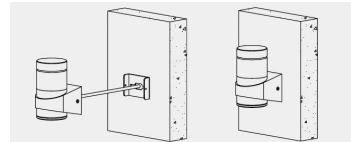

HOW TO ORDER:

CODE:

Example:
CODE: BO-SLV-KPG-SMW-XXX-XXX-XXX-XXX-XXX-XX

BO-SLV-KPG-SMW-
R7BF0127-K30-R8-15-
KAP7008

1 MODEL:

CODE -R7BF0127

2 DIMENSIONS:

Height - H: 4.92" (12.5 cm)
Width - W: 4.17" (10.6 cm)

3 LIGHT SOURCE:

LED / 1 x 8W / 420 mA / 689 lm / 110-277V

4 CCT OPTIONS:

-K30 3000K
-CUS Custom on request*

5 BEAM ANGLE:

-R8-15 15°
-R8-24 24°
-R8-38 38°
-R8-50 50°

6 FINISH OPTIONS:

-KAP9022 Sanded Silver Gray
-KAP7037 Sanded Dark Gray
-RAL 9005 Sanded Black
-RAL9003 Sanded White

7 DIAGRAM OF INSTRUCTION:

8 PHOTOMETRIC INFO: