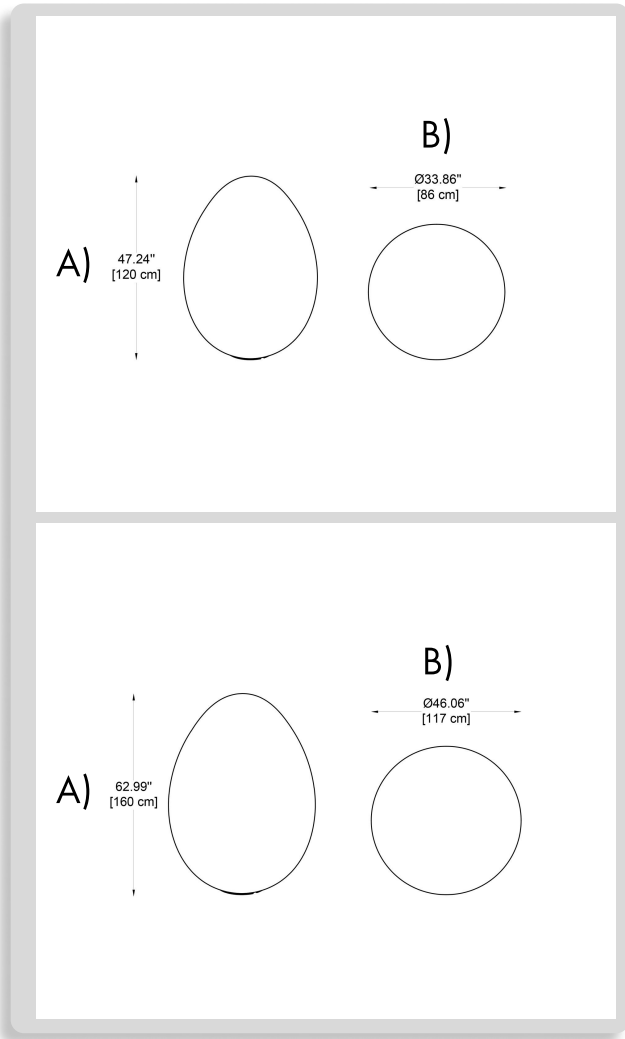

FIXTURE TYPE: _____

PROJECT NAME: _____

NOTES:

HOW TO ORDER:

CODE:

**Example:
CODE: BO-LPOVO-SD-H120**

**BO-LPOVO-
SD-H120**

1 DIMENSIONS:

CODE: -H120

DIMENSIONS:

A) Height - H: 47.24" (120 cm)
B) Diameter - Ø: 33.86" (86 cm)

CODE: -H160

DIMENSIONS:

A) Height - H: 62.99" (160 cm)
B) Diameter - Ø: 46.06" (117 cm)

2 LIGHT SOURCE:

E26 / 3 x max. 10W / 110-277V

3 FINISH OPTION:

Light white ☐

4 WIRING:

Black cable (Length: 10 ft)

5 WEIGHT:

33,06 lb