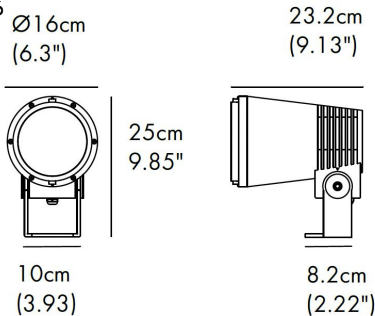

-R3BJU0176