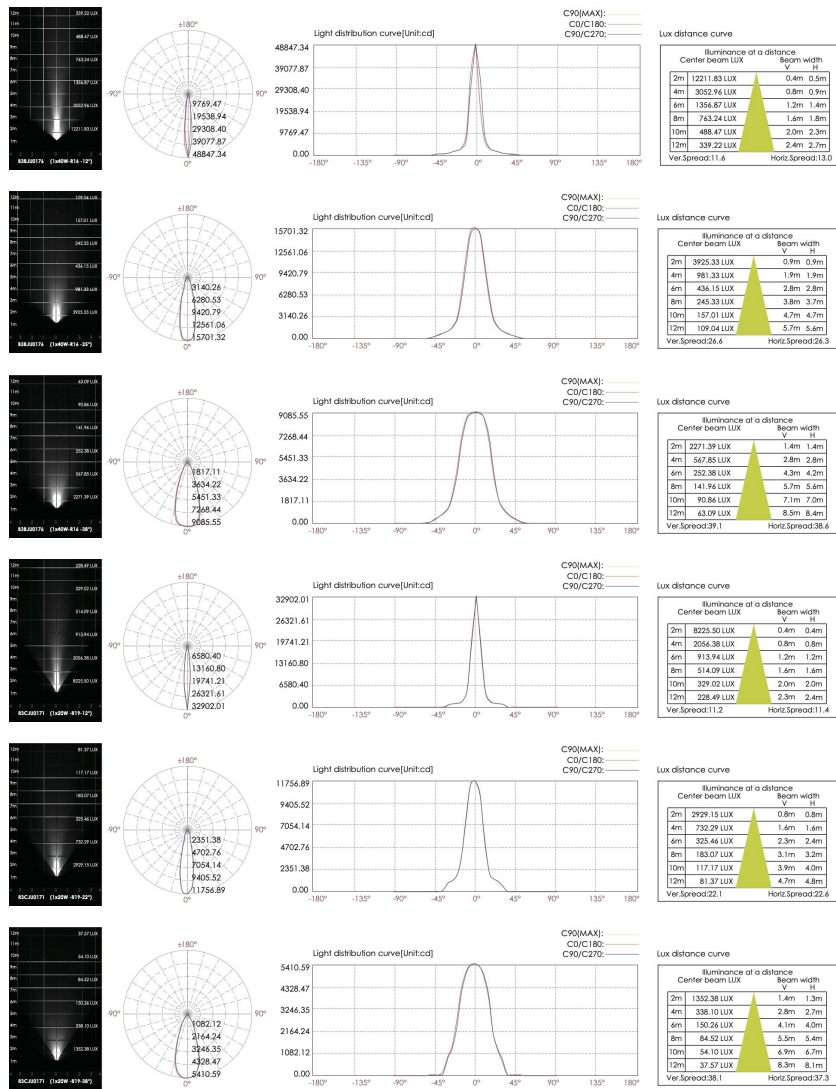

9 PHOTOMETRIC INFO:

sales@gordonbullard.com
www.bullardoutdoor.com
1-877-964-4646

991 South Gull Lake Dr
Richland, MI 49083
USA