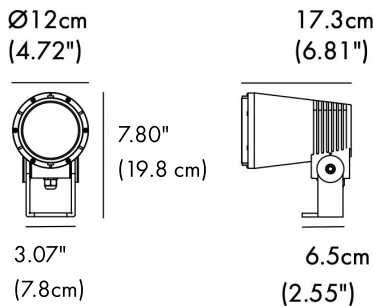

CODE -R3EJU0126

DIMENSIONS:

Diameter - Ø: 2.75" (7 cm)
Height - H: 5.27" (13.4 cm)
Length - L: 4.09" (10.4 cm)

LIGHT SOURCE:

LED / 1 x 6W / 65 mA / 646 lm / 110-277V / IK 05

CODE -R3DJU0169

DIMENSIONS:

Diameter - Ø: 3.54" (9 cm)
Height - H: 5.9" (15 cm)
Length - L: 5.11" (13 cm)

LIGHT SOURCE:

LED / 1 x 16W / 145 mA / 1763 lm / 110-277V / IK 06

CODE -R3CJU0171

DIMENSIONS:

Diameter - Ø: 4.72" (12 cm)
Height - H: 7.80" (19.8 cm)
Length - L: 6.81" (17.3 cm)

LIGHT SOURCE:

LED / 1 x 20W / 205 mA / 2409 lm / 110-277V / IK 06

CODE -R3BJU0176

DIMENSIONS:

Diameter - Ø: 6.3" (16 cm)
Height - H: 9.85" (25 cm)
Length - L: 9.13" (23.2 cm)

LIGHT SOURCE:

LED / 1 x 40W / 372 mA / 4455 lm / 110-277V / IK 06

-R3EJU0126

-R3DJU0169

-R3CJU0171