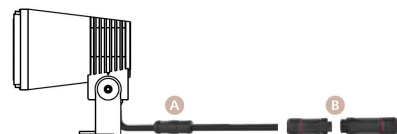

6 WATER PROOF SOLUTION: (optional)

- **A Water-Stopper(Included)**
  A IP-66 water-stopper is added in the end of luminaires as standard assembly which is also an important system for water resistance.
- **-B B IP67 Jiffy quick plug/socket connector(Optional)**
  A IP-67 connector is as an optional assembly and ensures that water vapor will not enter into luminaires directly.