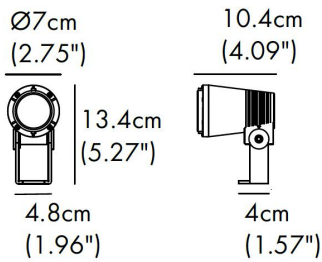

CODE -R3EJU0126

DIMENSIONS:

Diameter - Ø: 2.75" (7 cm)
Height - H: 5.27" (13.4 cm)
Length - L: 4.09" (10.4 cm)

LIGHT SOURCE:

LED / 1 x 6W / 65 mA / 646 lm / 110-277V / IK 05

CODE -R3DJU0169

DIMENSIONS:

Diameter - Ø: 3.54" (9 cm)
Height - H: 5.9" (15 cm)
Length - L: 5.11" (13 cm)

LIGHT SOURCE:

LED / 1 x 16W / 145 mA / 1763 lm / 110-277V / IK 06

CODE -R3CJU0171

DIMENSIONS:

Diameter - Ø: 4.72" (12 cm)
Height - H: 7.80" (19.8 cm)
Length - L: 6.81" (17.3 cm)

LIGHT SOURCE:

LED / 1 x 20W / 205 mA / 2409 lm / 110-277V / IK 06

CODE -R3BJU0176

DIMENSIONS:

Diameter - Ø: 6.3" (16 cm)
Height - H: 9.85" (25 cm)
Length - L: 9.13" (23.2 cm)

LIGHT SOURCE:

LED / 1 x 40W / 372 mA / 4455 lm / 110-277V / IK 06

-R3EJU0126

-R3DJU0169

-R3CJU0171