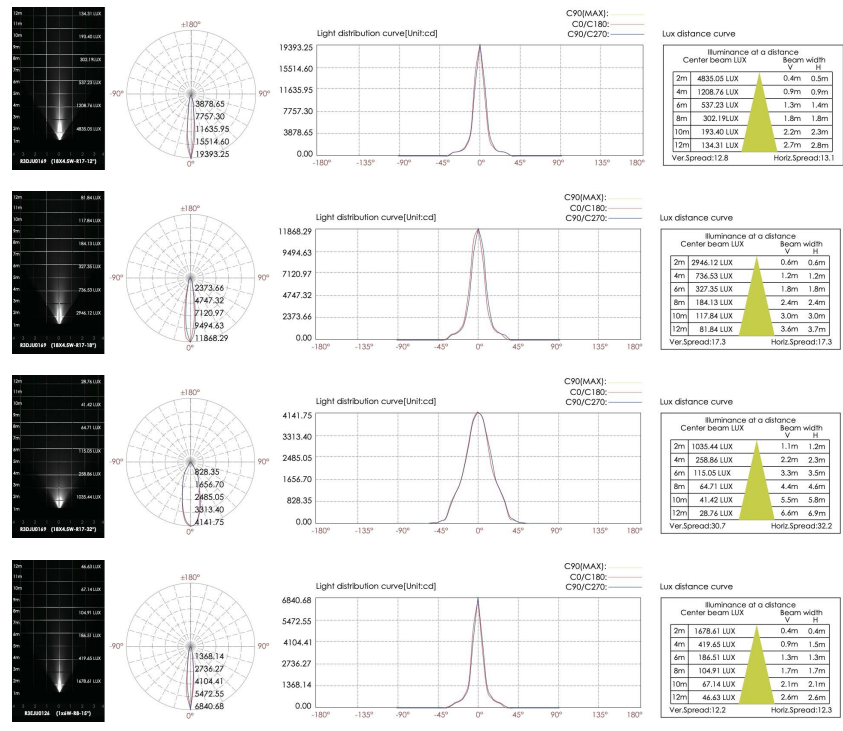

CODE:

BO-ALR-KPG-SPT-
R3EJU0126-K30-KAP7008-
DIM-R8-15-B-17B-CA3022

sales@gordonbullard.com
www.bullardoutdoor.com
1-877-964-4646

991 South Gull Lake Dr
Richland, MI 49083
USA