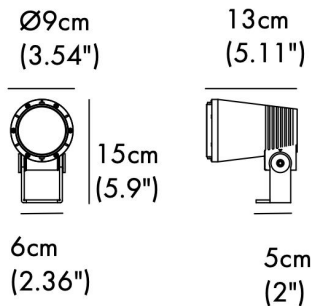

CODE -R3EJU0126

DIMENSIONS:

Diameter - Ø: 2.75" (7 cm)
Height - H: 5.27" (13.4 cm)
Length - L: 4.09" (10.4 cm)

LIGHT SOURCE:

LED / 1 x 6W / 65 mA / 646 lm / 110-277V / IK 05

CODE -R3DJU0169

DIMENSIONS:

Diameter - Ø: 3.54" (9 cm)
Height - H: 5.9" (15 cm)
Length - L: 5.11" (13 cm)

LIGHT SOURCE:

LED / 1 x 16W / 145 mA / 1763 lm / 110-277V / IK 06

CODE -R3CJU0171

DIMENSIONS:

Diameter - Ø: 4.72" (12 cm)
Height - H: 7.80" (19.8 cm)
Length - L: 6.81" (17.3 cm)

LIGHT SOURCE:

LED / 1 x 20W / 205 mA / 2409 lm / 110-277V / IK 06

CODE -R3BJU0176

DIMENSIONS:

Diameter - Ø: 6.3" (16 cm)
Height - H: 9.85" (25 cm)
Length - L: 9.13" (23.2 cm)

LIGHT SOURCE:

LED / 1 x 40W / 372 mA / 4455 lm / 110-277V / IK 06

-R3EJU0126

-R3DJU0169

-R3CJU0171