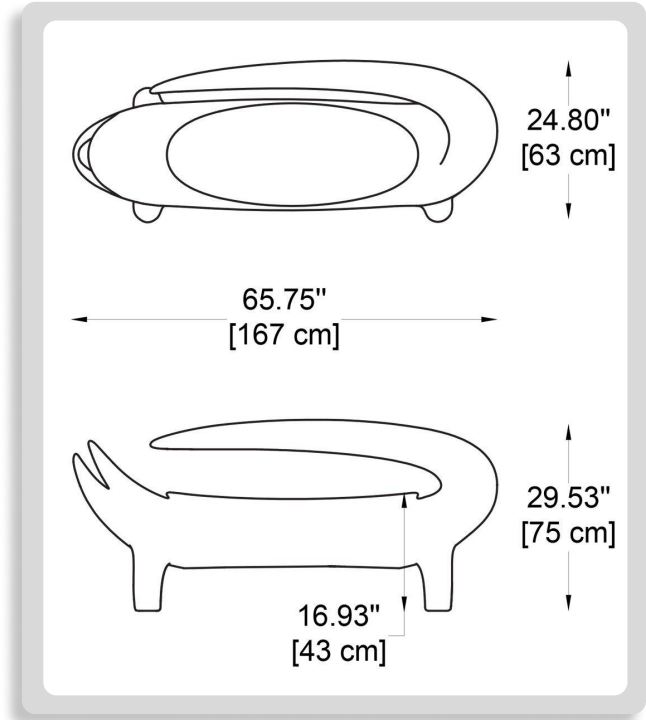

FIXTURE TYPE:

Non-Illuminated Furniture / Sofa

WEIGHT:

48.5 lb

sales@gordonbullard.com
www.bullardoutdoor.com
1-877-964-4646

991 South Gull Lake Dr
Richland, MI 49083
USA

FIXTURE TYPE: _____

PROJECT NAME: _____

NOTES:

HOW TO ORDER:

CODE:

Example:
CODE: BO-KRK170-SD-BPL-SS

BO-KRK170-SD-
BPL-SS

1 DIMENSIONS:

- A) Height - H: 29.53" (75 cm)
- B) Length - L: 65.75" (167 cm)
- B) Width - W: 24.80" (63 cm)

2 MATERIAL: